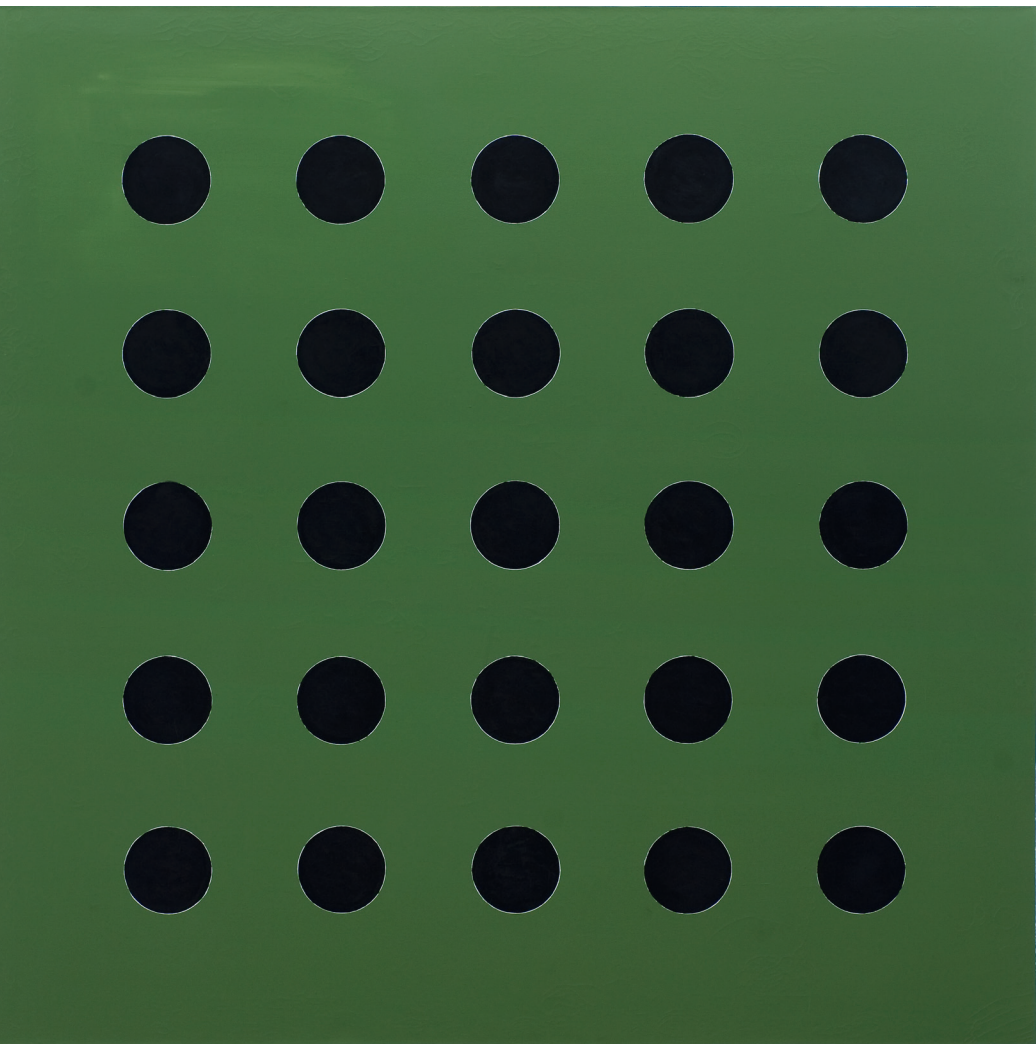

JOHN M ARMLEDER

Untitled, 1986

Ink and enamel on canvas

170 x 170 cm

Unique piece

JOHN M ARMLEDER

Big six wheel, 2012

Acrylic on canvas

280 x 170 cm or 170 x 280 cm

Unique piece