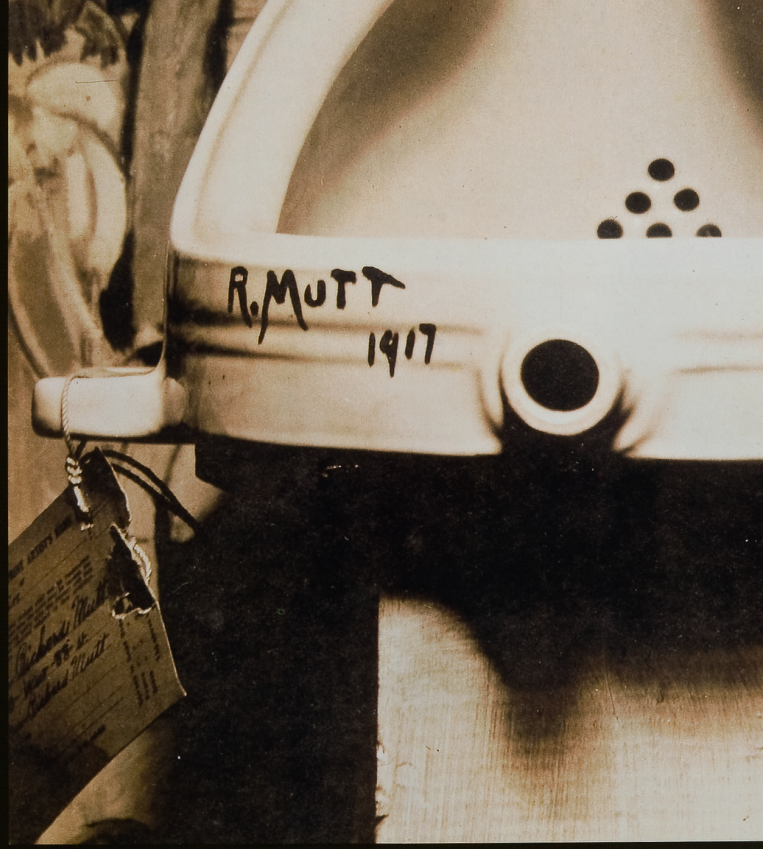

MEHDI CHOUAKRI HALL 2.1 BOOTH J2