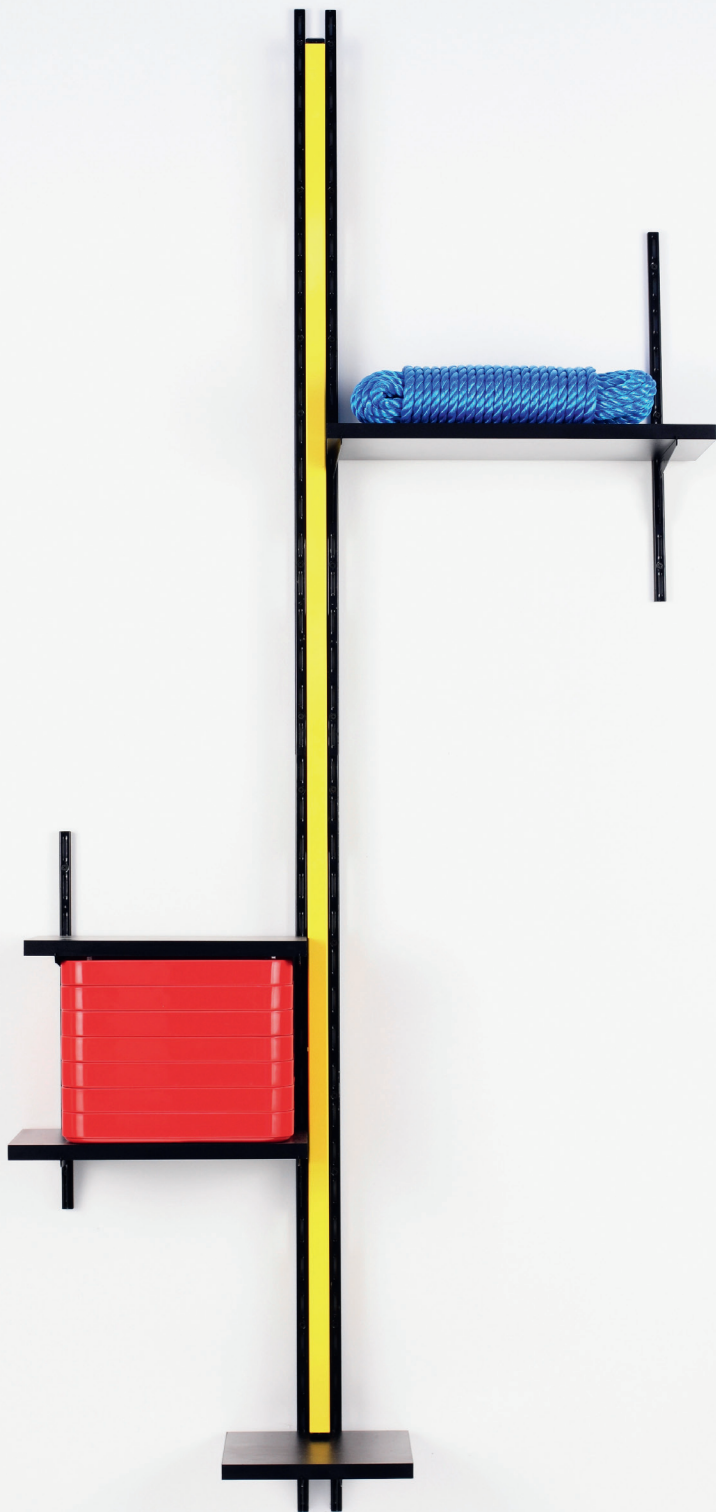

HANS-PETER FELDMANN

Dollar bill with clown nose (detail)

Acrylic on banknote

15,7 cm x 6,6 cm

GERWALD ROCKENSCHAUB

*Aluminium square tube
structure, lacquered, 2011*

260 x 375 x 138 cm

Unique piece

235 x 40 x 40 cm

HANS-PETER FELDMANN

Male bust on round pedestal

Plaster painted

53 x 35 x 22 cm

GEROLD MILLER

set. 20, 2012

Stainless steel, lacquered

Untitled, 1986

Ink and enamel on canvas

170 x 170 cm

Unique piece

JOHN M ARMLEDER

Big six wheel, 2012

Acrylic on canvas

280 x 170 cm or 170 x 280 cm

CHARLOTTE POSENENSKE

Spritzbild, 1965

Spray paint and acrylic on hard fiber

87 x 65 cm (89.5 x 68 x 3 cm framed)

Unique piece

CHARLOTTE POSENENSKE

Series C Reliefs, 1967-2010

4 elements, aluminium, convexly canted,