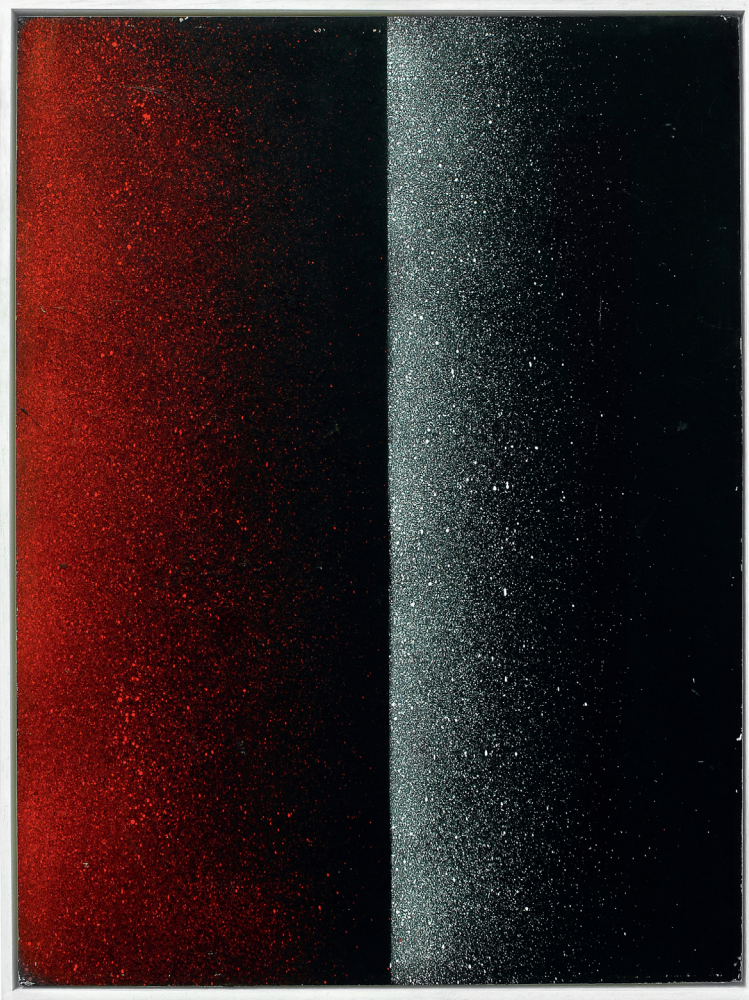

CHARLOTTE POSENENSKE

Spritzbild, 1965

Spray paint and acrylic on hard fiber

87 x 65 cm (89.5 x 68 x 3 cm framed)

Unique piece