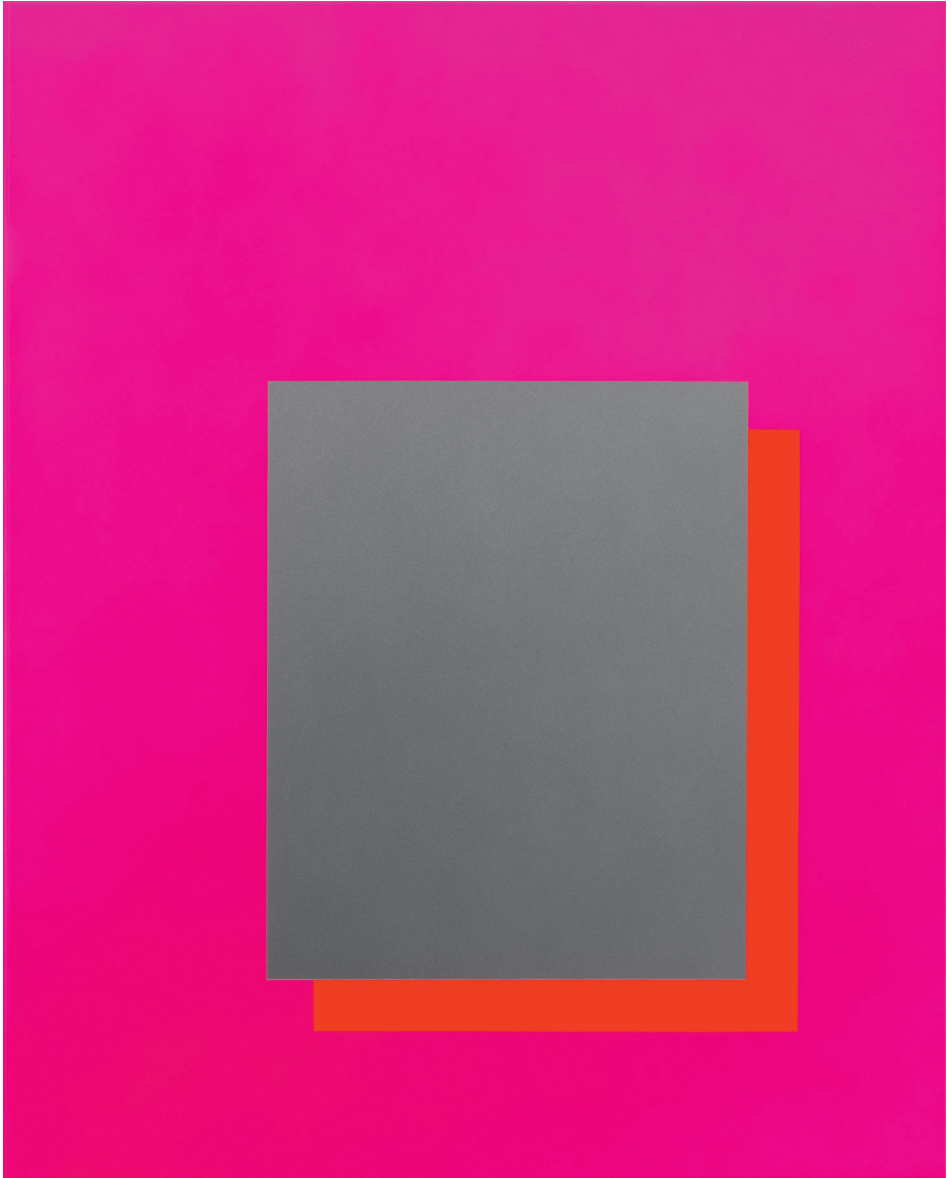

GEROLD MILLER

set. 35, 2012

Stainless steel, lacquered

60 x 48 x 3,5 cm

Unique piece