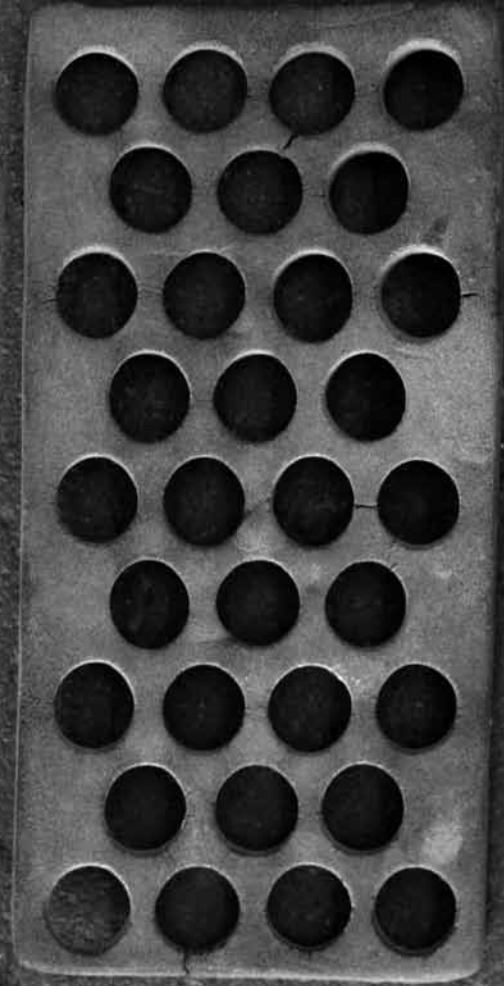

HEAT GUN

GLASS PLIERS

GLASS CUTTER

FLAT VIXON FILE

SCREEN DOOR BEADER

SANDING BLOCK

DIE GRINDER - CUTOFF WHEEL

TIN SNIPS