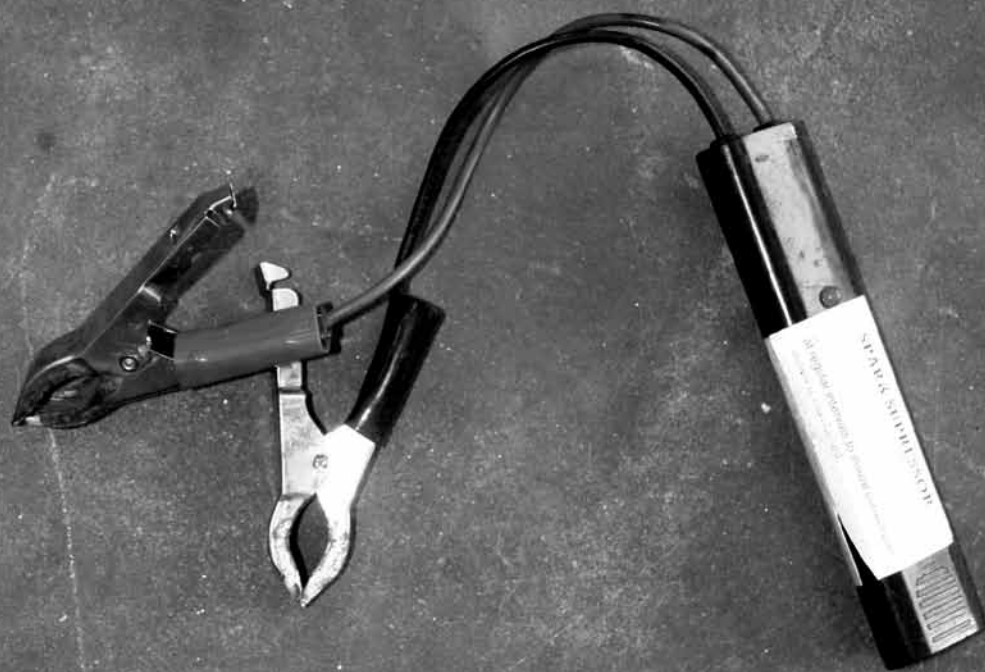

SPARK PLUG SOCKET

SPARK ARRESTER