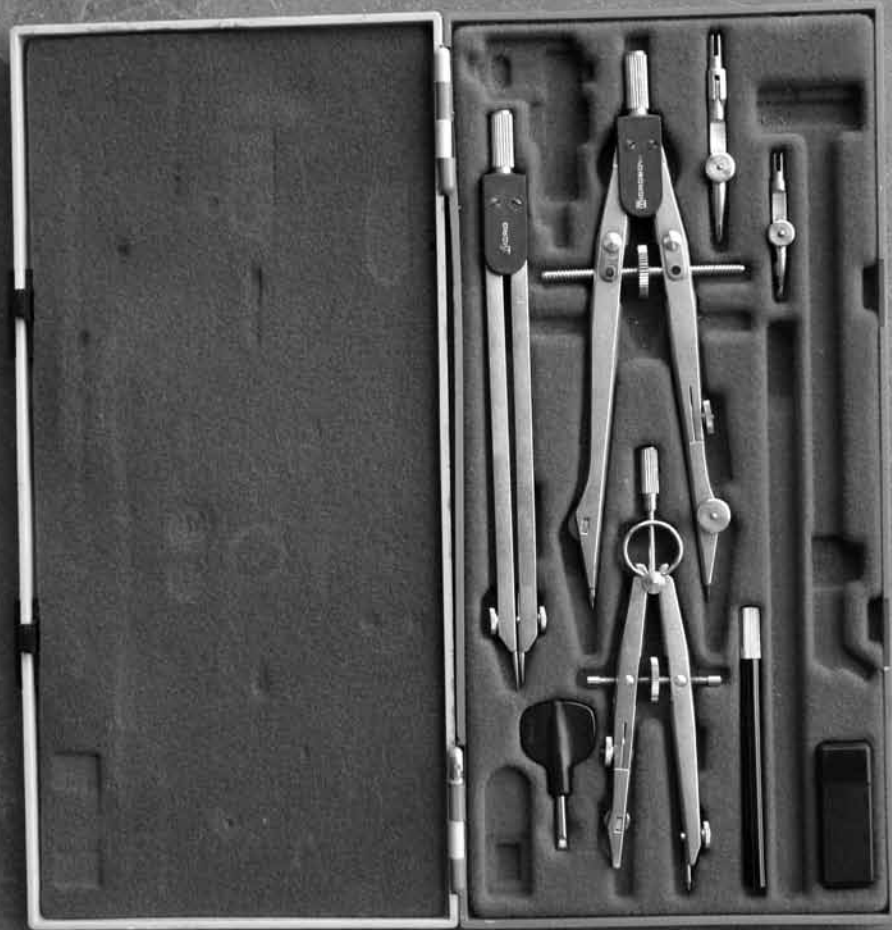

EDGE PULLER

FILE BOARD

INK COMPASS SET