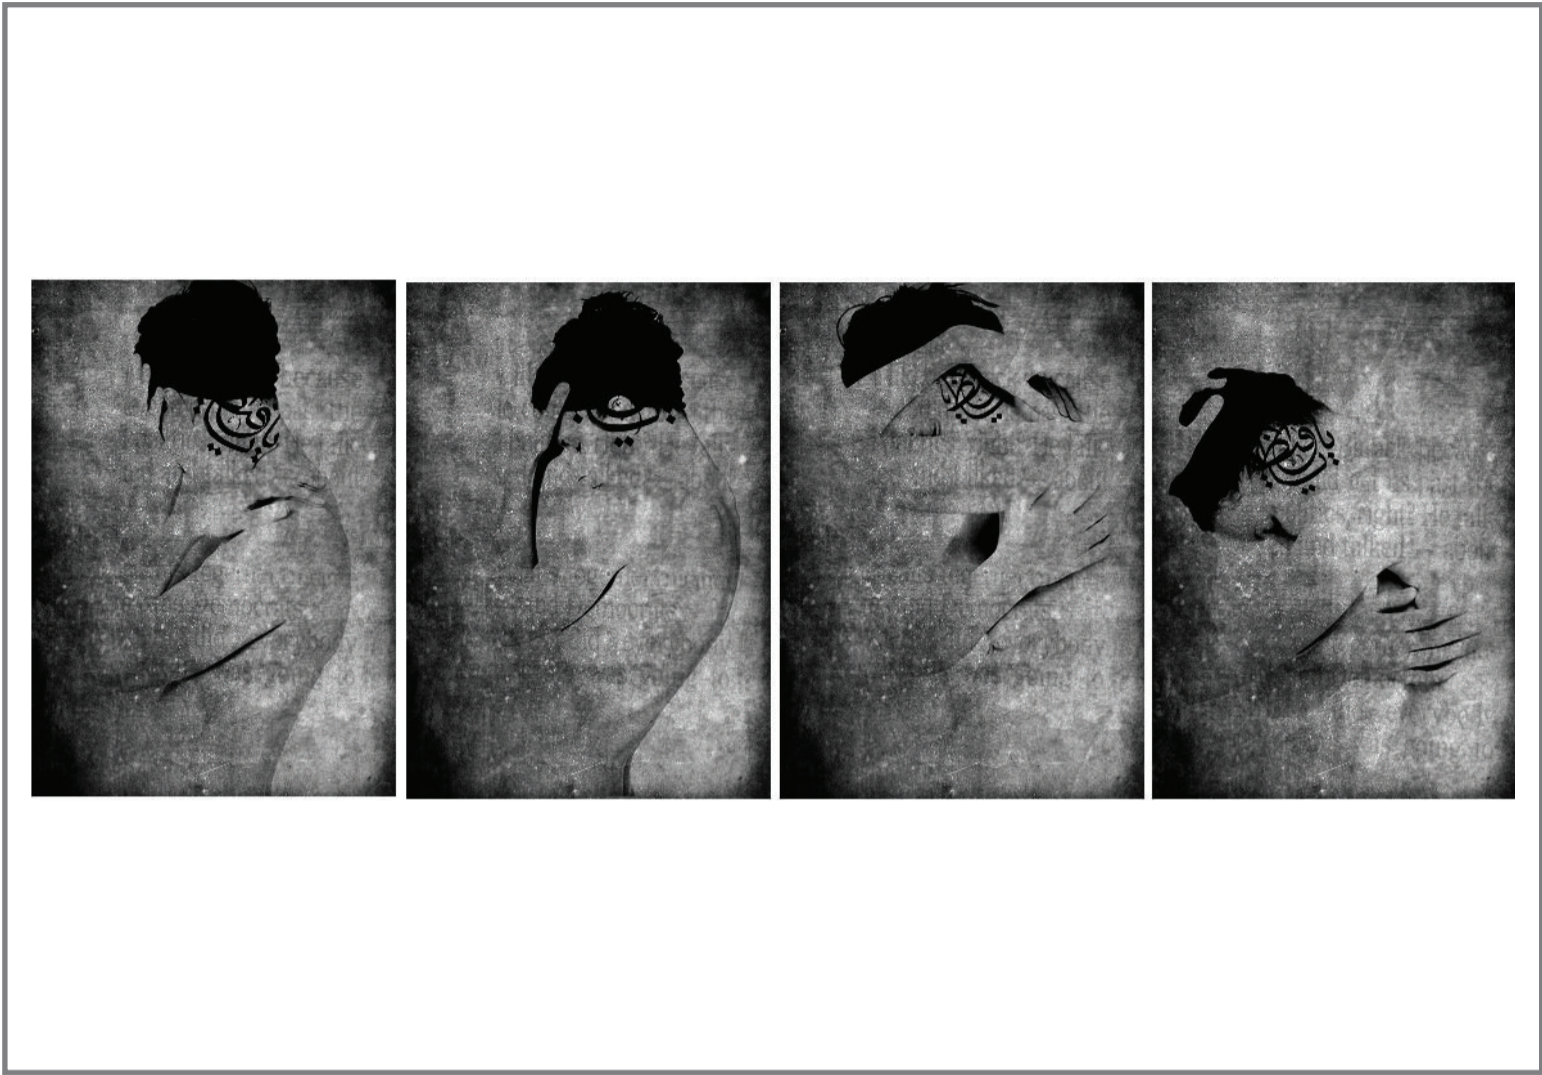

MARWA ADEL

“HIDING”
Photography and Computer Graphic
280 x 100 cm, 2010

© Marwa Adel, Courtesy Art Sawa

PO Box 212592
Dubai, UAE
T +971 4 340 8660
F +971 4 340 8661
E info@artsawa.com
W artsawa.com