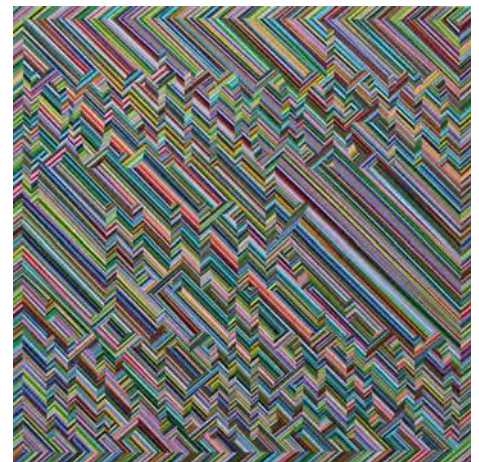

# BRADLEY HARMS

*Celebrate!*  
**Newzones**

1992 - 2012

LO FI (COBRA), 2012  
ACRYLIC ON CANVAS  
30" X 24"

HIFI (PANDA), 2012  
ACRYLIC ON CANVAS  
30" X 24"

BRADLEY HARMS

*Celebrate!*  
Newzones  
1992 - 2012

THINKING MAN'S GRAFITI, THAT'S THE TROUBLE WITH NIHILISM  
POSTMODERN JUNK INSTALLATION, 2012  
ACRYLIC ON CANVAS  
24" X 24"

BRADLEY HARMS

*Celebrate!*  
Newzones

1992 - 2012

RAGGED EDGES: (GREEN), (RED), (BLUE)  
(NAPLES), (PATTY). (MAGENTA), 2012  
ACRYLIC ON CANVAS  
30" X 24"