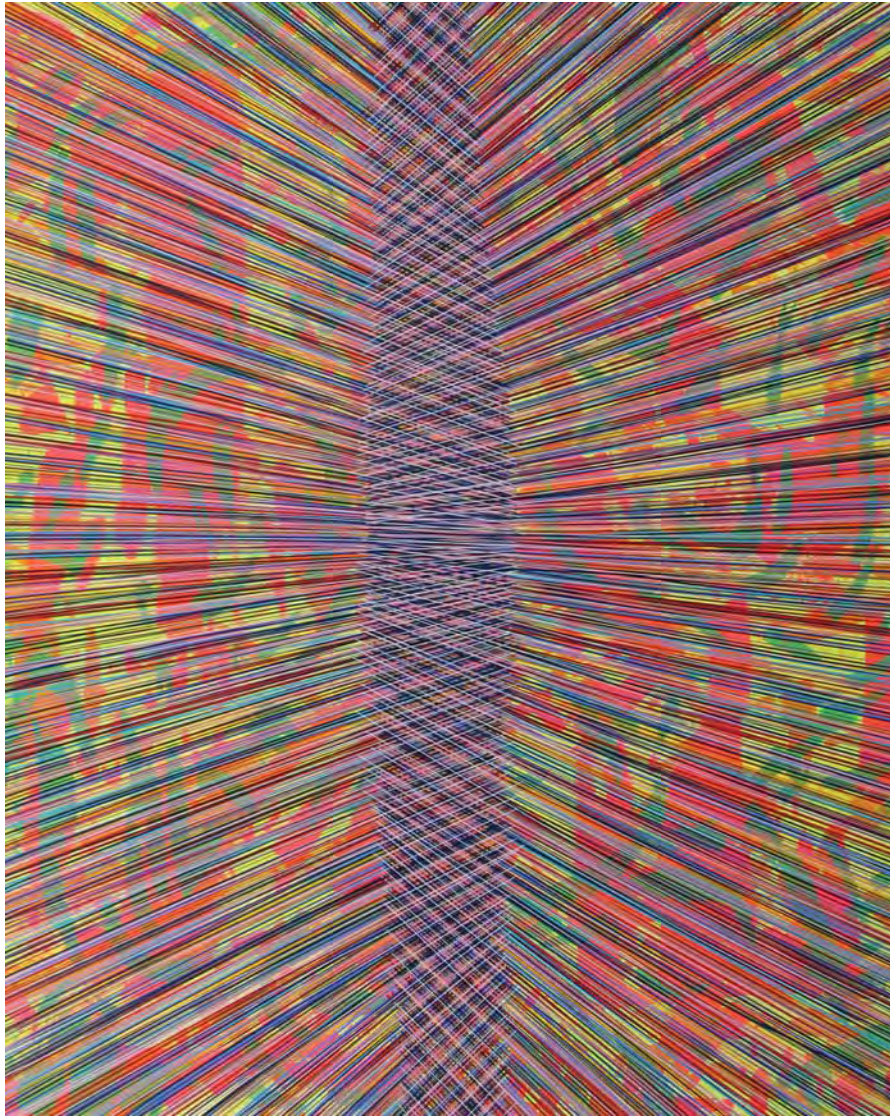

BLUE HORIZON, 2012
ACRYLIC ON CANVAS
77" X 54"

BLACK HORIZON, 2012
ACRYLIC ON CANVAS
77" X 54"

BRADLEY HARMS

Celebrate!
Newzones

1992 - 2012

(SOLD) F. NEXT LEVEL P.O. (HORIZON), 2012
ACRYLIC ON CANVAS
60" X 48"