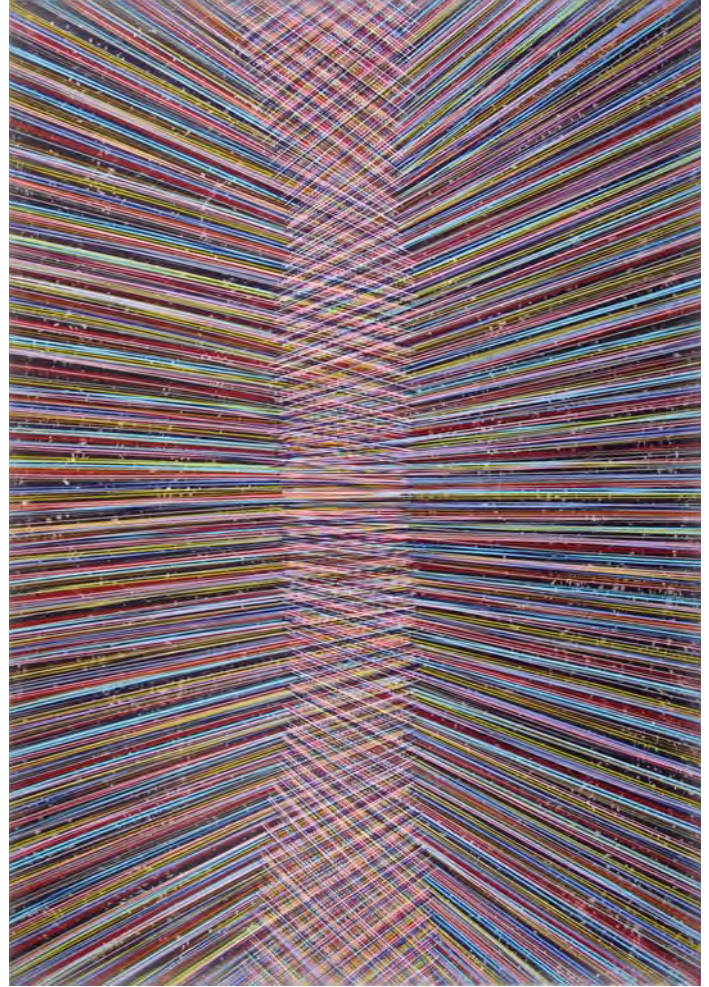

BRADLEY HARMS

*Celebrate!*  
Newzones

1992 - 2012

TABLETOP SINEW (LG. CLOUD)  
2012  
ACRYLIC ON CANVAS  
84" X 60"

BRADLEY HARMS

*Celebrate!*  
Newzones  
1992 - 2012

SIMPLE BLACK SINGLE EVENT (HORIZON), 2012  
ACRYLIC ON CANVAS  
77" X 54"

PINK EVENT, 2012  
ACRYLIC ON CANVAS  
77" X 54"

BRADLEY HARMS

*Celebrate!*  
Newzones  
1992 - 2012

BLUE HORIZON, 2012  
ACRYLIC ON CANVAS  
77" X 54"

BLACK HORIZON, 2012  
ACRYLIC ON CANVAS  
77" X 54"

BRADLEY HARMS