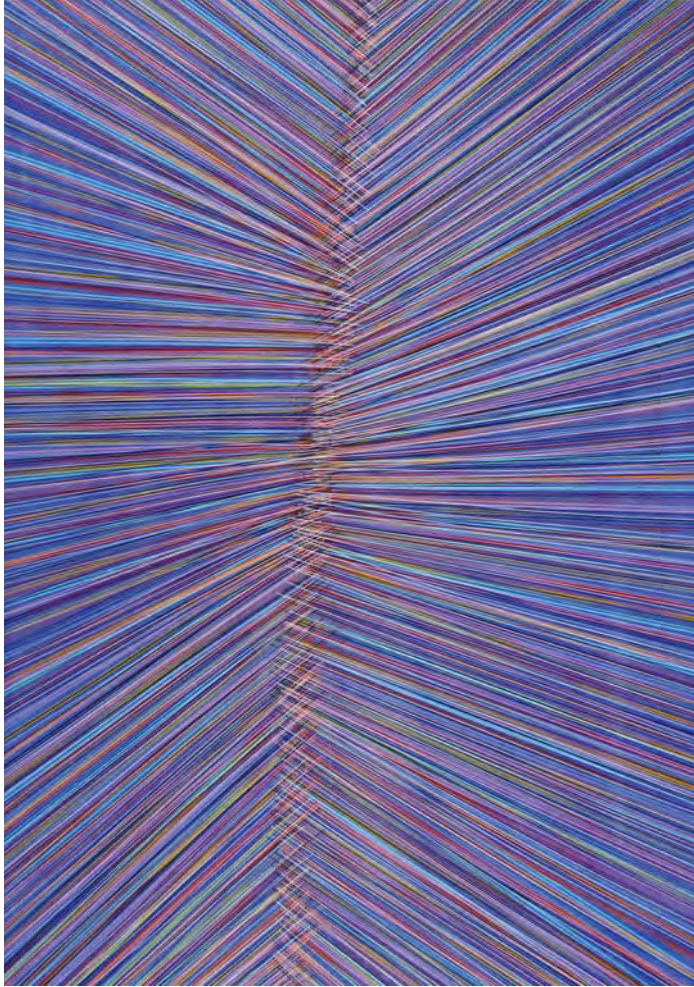

BRADLEY HARMS

Celebrate!
Newzones
1992 - 2012