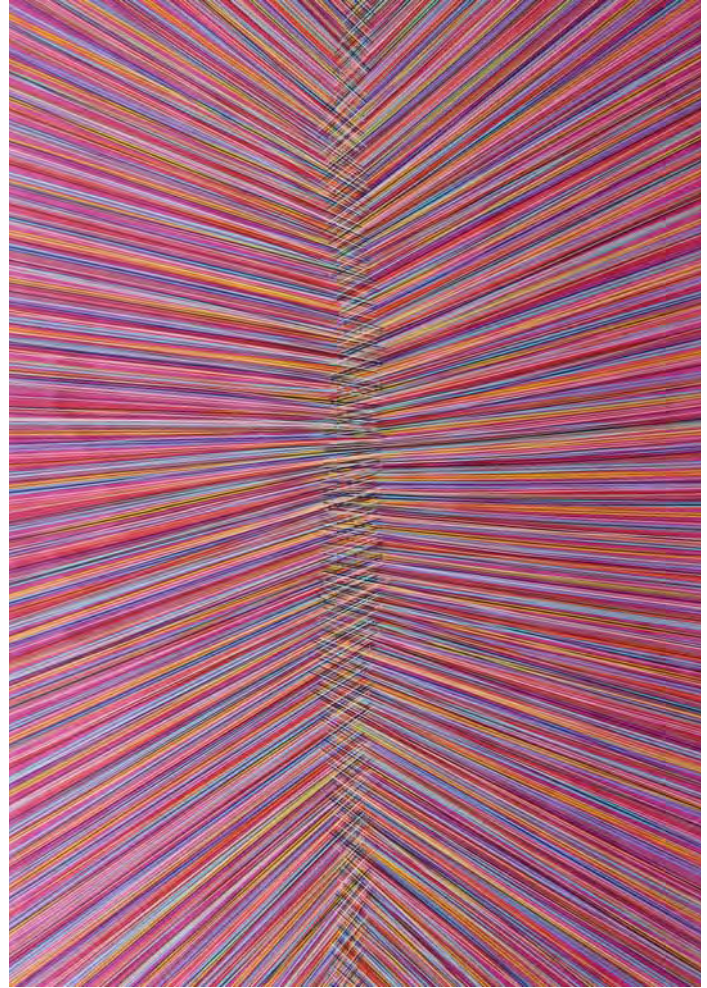

BRADLEY HARMS

*Celebrate!*  
Newzones

1992 - 2012

TABLETOP SINEW (LG. CLOUD)  
2012  
ACRYLIC ON CANVAS  
84" X 60"

BRADLEY HARMS

*Celebrate!*  
Newzones  
1992 - 2012

SIMPLE BLACK SINGLE EVENT (HORIZON), 2012  
ACRYLIC ON CANVAS  
77" X 54"

PINK EVENT, 2012  
ACRYLIC ON CANVAS  
77" X 54"

BRADLEY HARMS

*Celebrate!*  
Newzones  
1992 - 2012

BLUE HORIZON, 2012  
ACRYLIC ON CANVAS  
77" X 54"

BLACK HORIZON, 2012  
ACRYLIC ON CANVAS  
77" X 54"

BRADLEY HARMS