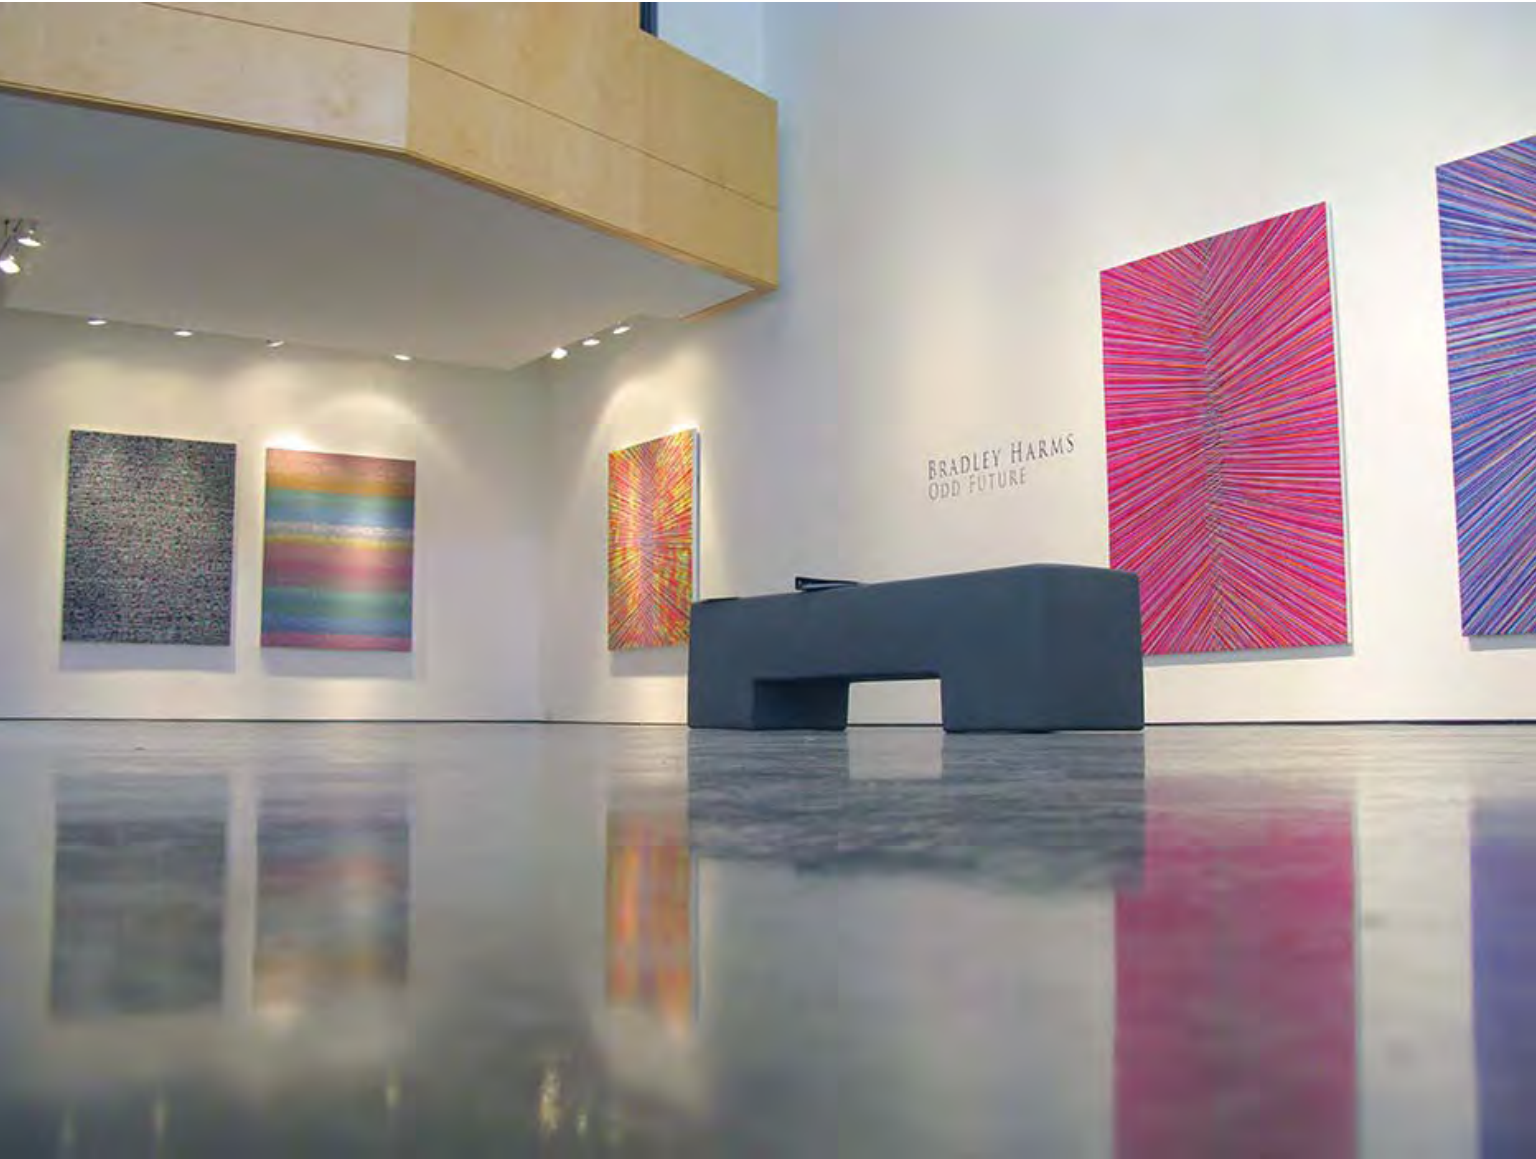

BRADLEY HARMS

Celebrate!
Newzones

1992 - 2012