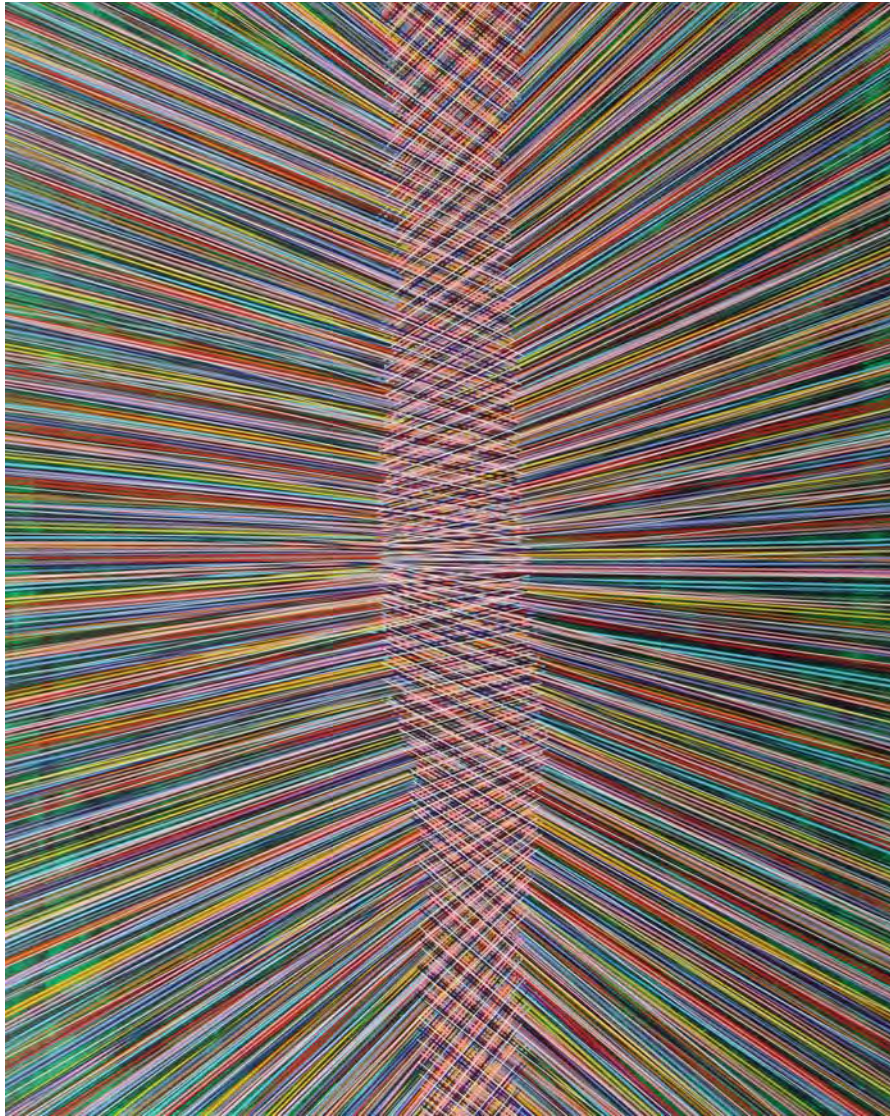

*Celebrate!*  
Newzones

1992 - 2012

(SOLD) F. NEXT LEVEL P.O. (HORIZON), 2012  
ACRYLIC ON CANVAS  
60" X 48"

BRADLEY HARMS

*Celebrate!*  
Newzones

1992 - 2012

GREEN SINGLE EVENT (HORIZON), 2012  
ACRYLIC ON CANVAS  
60" X 48"