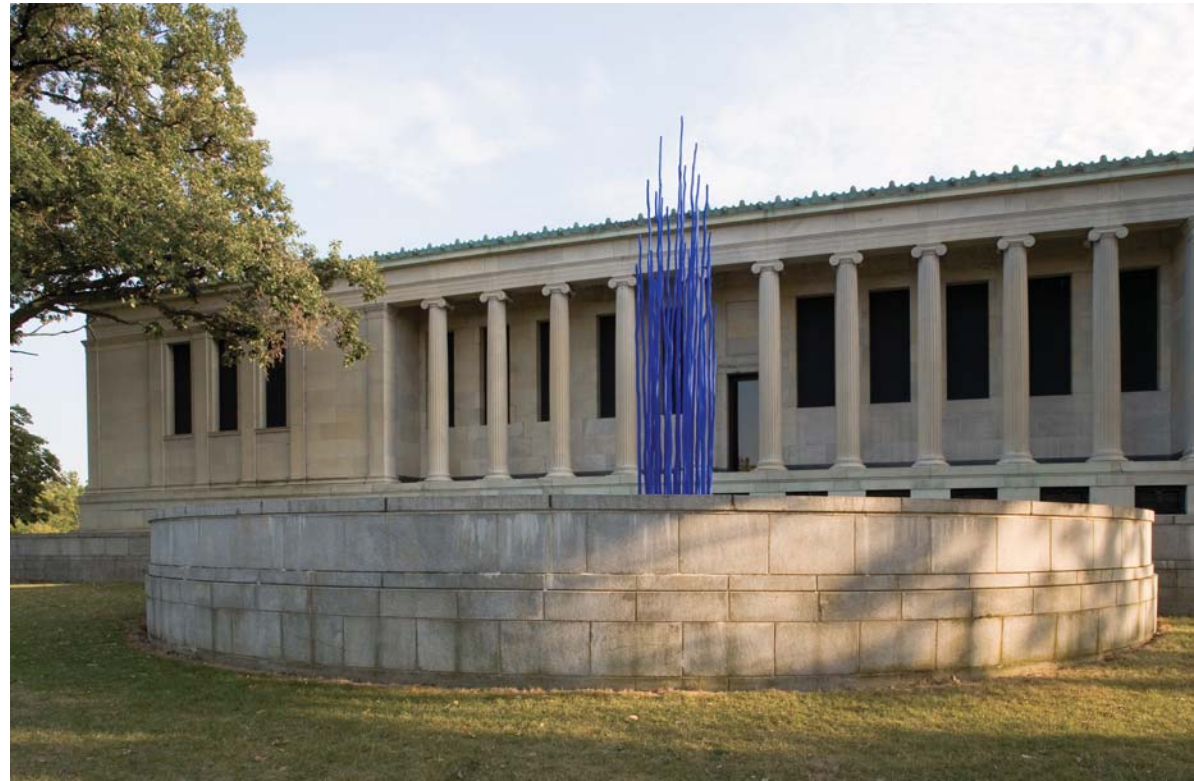

SHAYNE DARK

Newzones

On Fire, 192" x 120" x 120", wood/pigment/steel

SHAYNE DARK

Newzones

Resurrection, 34" x 60", wood, pigment, steel

SHAYNE DARK

Newzones

Angel, 93" x 40", wood, pigment, steel

SHAYNE DARK

Newzones

Blizzard, 120" x 120" x 192", wood/pigment/steel

SHAYNE DARK

Newzones

In Due Time, 4' x 8' x 3' wood, pigment

SHAYNE DARK

Newzones

Into the Blue, 252" x 60" x 60", wood, pigment

SHAYNE DARK

Newzones