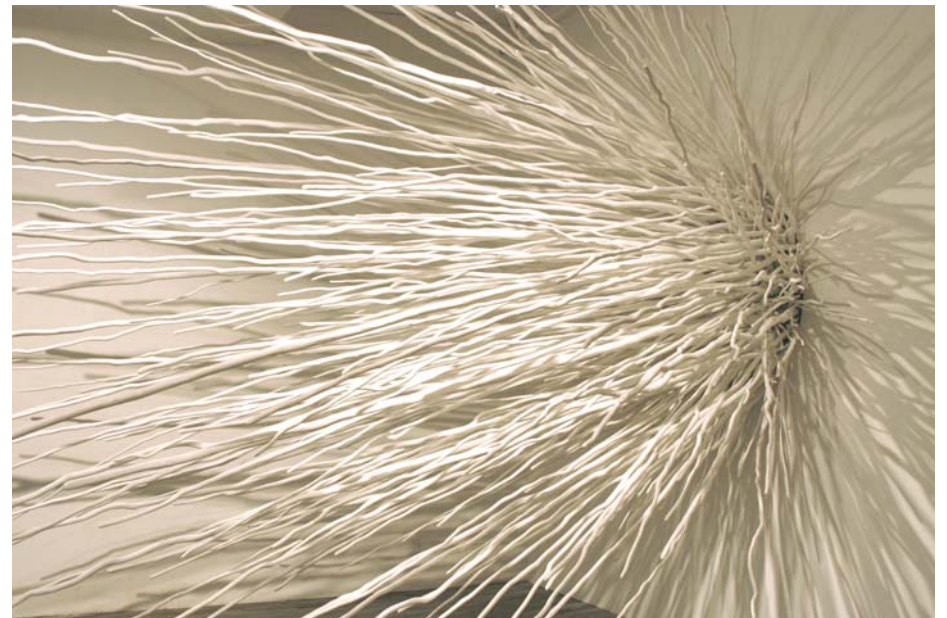

SHAYNE DARK

Newzones

On Fire, 192" x 120" x 120", wood/pigment/steel

SHAYNE DARK

Newzones

Resurrection, 34" x 60", wood, pigment, steel

SHAYNE DARK

Newzones

Angel, 93" x 40", wood, pigment, steel

SHAYNE DARK

Newzones

Blizzard, 120" x 120" x 192", wood/pigment/steel

SHAYNE DARK

Newzones

In Due Time, 4' x 8' x 3' wood, pigment

SHAYNE DARK

Newzones

Into the Blue, 252" x 60" x 60", wood, pigment

SHAYNE DARK

Newzones