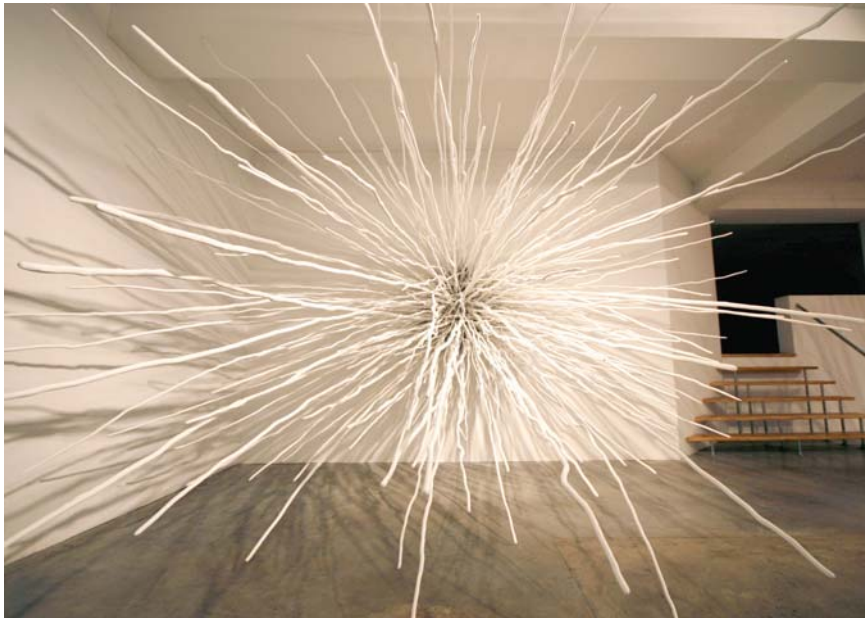

SHAYNE DARK

Newzones

On Fire, 192" x 120" x 120", wood/pigment/steel

SHAYNE DARK

Newzones

Resurrection, 34" x 60", wood, pigment, steel

SHAYNE DARK

Newzones

Angel, 93" x 40", wood, pigment, steel

SHAYNE DARK

Newzones

Blizzard, 120" x 120" x 192", wood/pigment/steel

SHAYNE DARK

Newzones

In Due Time, 4' x 8' x 3' wood, pigment

SHAYNE DARK

Newzones

Into the Blue, 252" x 60" x 60", wood, pigment

SHAYNE DARK

Newzones