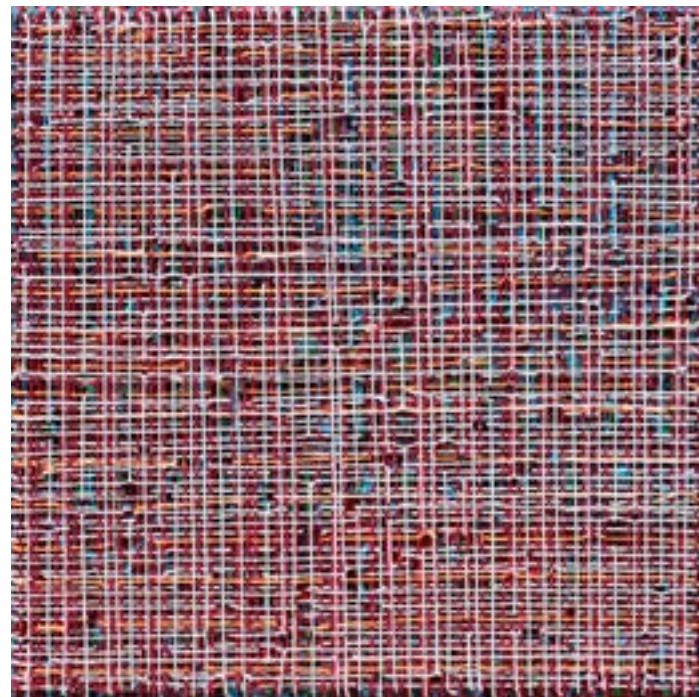

Newzones

Glimpse 2, 2013
Cast, 2013
Periphery 2, 2013
Returning, 2013
Shield Series Rose, 2012
Two Blues, 2013
Acrylic on Panel
16 x 16 in. each