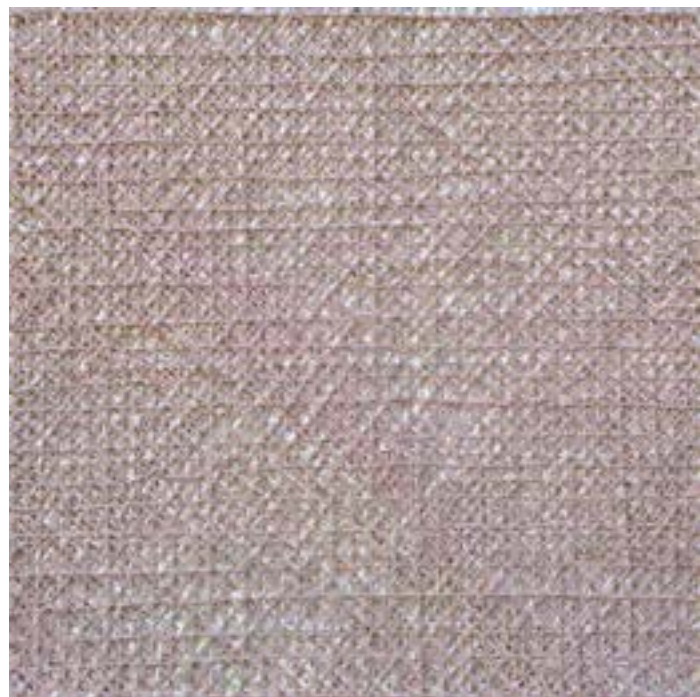

Newzones

Glimpse 2, 2013
Cast, 2013
Periphery 2, 2013
Returning, 2013
Shield Series Rose, 2012
Two Blues, 2013
Acrylic on Panel
16 x 16 in. each