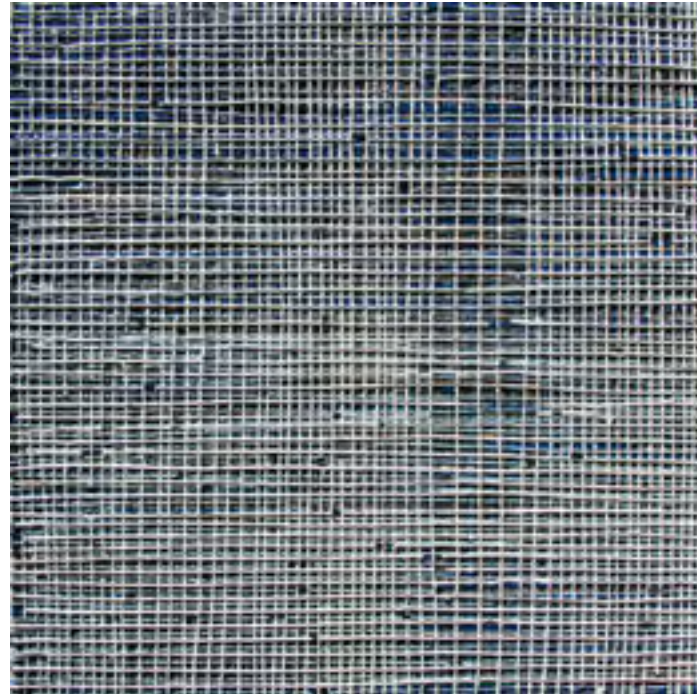

Newzones is pleased to announce a solo exhibition of new paintings entitled “Glimpse”, by Vicky Christou.

Vicky Christou continues to explore the material properties of paint within the form of the grid. The metaphor of the shield and veil inform the poetic interplay of these paint-constructed bas-relief works. Gridded layers of acrylic impasto suggestive of an architectural tapestry, thread throughout the top surface offering varying glimpses into the work depending on the viewer’s approach. The protected ground, enveloped by these layers, becomes an inner invisible absence.

cover image: *White Shield*, 2011  
Acrylic on Panel  
16 x 16 in.

*Direction 1, 2, 3, 2013*  
Acrylic on Panel  
25 x 25 in. each

VICKY CHRISTOU  
GLIMPSE

# Newzones

*White Shield*, 2011  
*Same Place Twice*, 2013  
*Green Shield*, 2011  
*Periphery 1*, 2013  
*Interior*, 2013  
*Glimpse 3*, 2013  
Acrylic on Panel  
16 x 16 in. each

Newzones

*Glimpse 2, 2013*  
*Cast, 2013*  
*Periphery 2, 2013*  
*Returning, 2013*  
*Shield Series Rose, 2012*  
*Two Blues, 2013*  
Acrylic on Panel  
16 x 16 in. each

# Newzones

Installation Image

*Path*, 2013  
*Glimpse 1*, 2013  
*Interior 2* 2013  
*Shield Series Held*, 2012  
Acrylic on Panel  
16 x 16 in. each

*Small Grid 2, 2013*  
*Shield Series Held #5, 2012*  
*Small Grid 1, 2013*  
Acrylic on Panel  
12 x 12 in. each