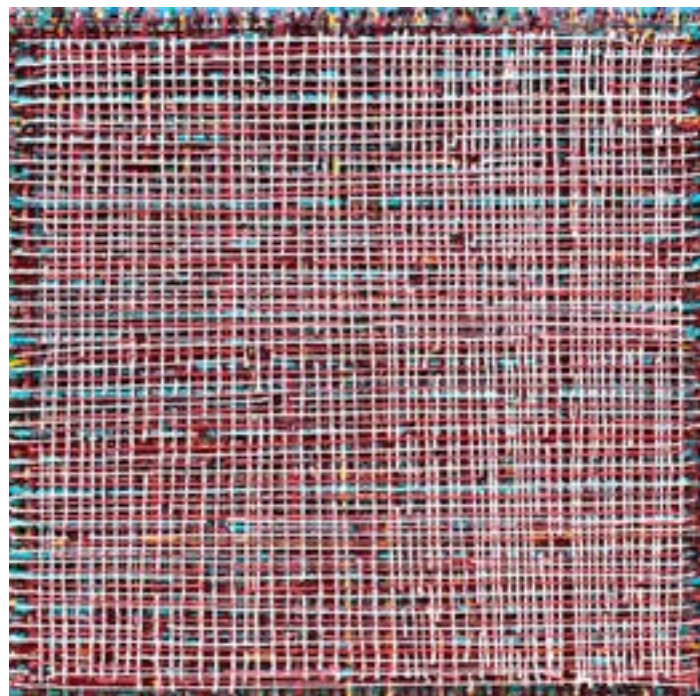

Newzones is pleased to announce a solo exhibition of new paintings entitled “Glimpse”, by Vicky Christou.

Vicky Christou continues to explore the material properties of paint within the form of the grid. The metaphor of the shield and veil inform the poetic interplay of these paint-constructed bas-relief works. Gridded layers of acrylic impasto suggestive of an architectural tapestry, thread throughout the top surface offering varying glimpses into the work depending on the viewer’s approach. The protected ground, enveloped by these layers, becomes an inner invisible absence.

Christou’s paintings evoke the ambiguity of what is left unseen, the intangible and emotive. Colored accumulated paint lines are seemingly cast out for a thematic search of the form, inviting an optical unity between the solidity and illusionary devices of pigment.

cover image: *White Shield*, 2011  
Acrylic on Panel  
16 x 16 in.

*Direction 1, 2, 3, 2013*  
Acrylic on Panel  
25 x 25 in. each

VICKY CHRISTOU  
GLIMPSE

# Newzones

*White Shield*, 2011  
*Same Place Twice*, 2013  
*Green Shield*, 2011  
*Periphery 1*, 2013  
*Interior*, 2013  
*Glimpse 3*, 2013  
Acrylic on Panel  
16 x 16 in. each

Newzones

*Glimpse 2, 2013*  
*Cast, 2013*  
*Periphery 2, 2013*  
*Returning, 2013*  
*Shield Series Rose, 2012*  
*Two Blues, 2013*  
Acrylic on Panel  
16 x 16 in. each