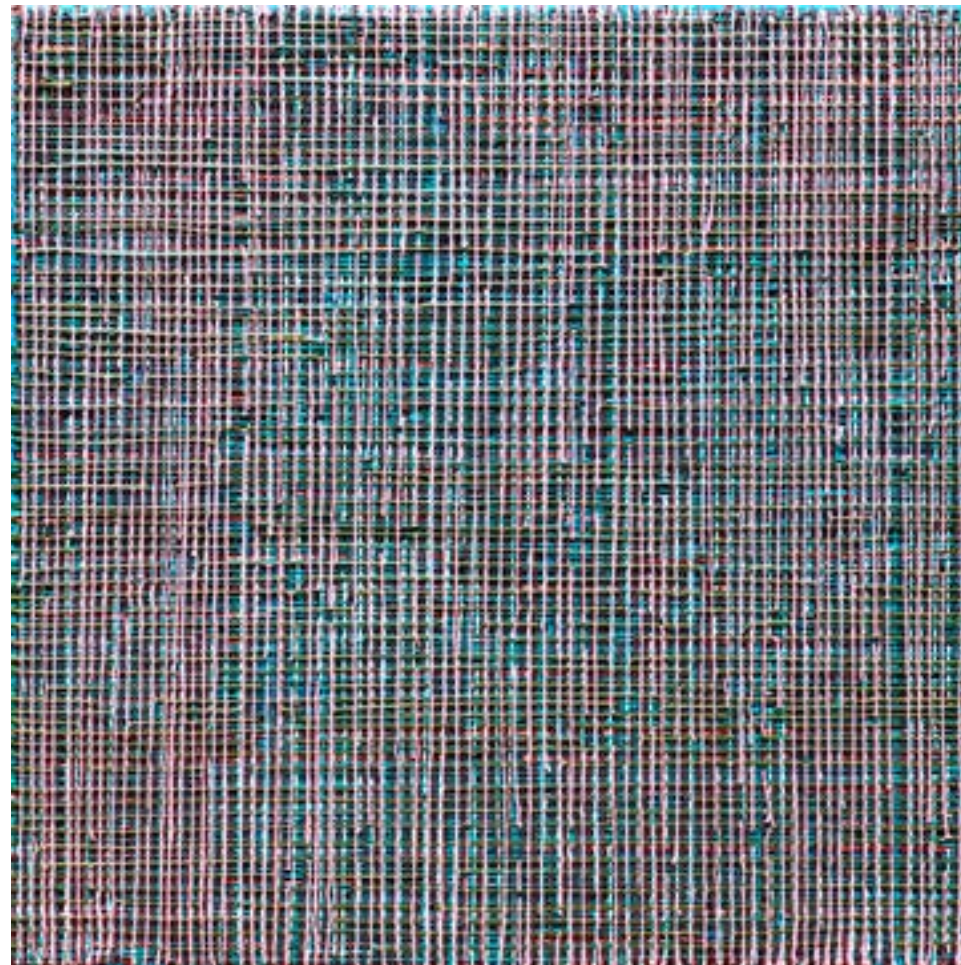

Direction 1, 2, 3, 2013
Acrylic on Panel
25 x 25 in. each