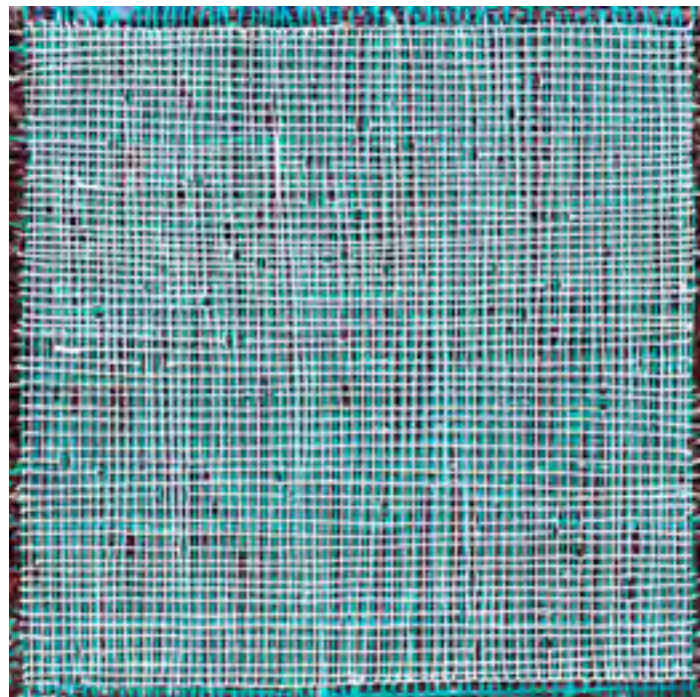

Newzones is pleased to announce a solo exhibition of new paintings entitled “Glimpse”, by Vicky Christou.

Vicky Christou continues to explore the material properties of paint within the form of the grid. The metaphor of the shield and veil inform the poetic interplay of these paint-constructed bas-relief works. Gridded layers of acrylic impasto suggestive of an architectural tapestry, thread throughout the top surface offering varying glimpses into the work depending on the viewer’s approach. The protected ground, enveloped by these layers, becomes an inner invisible absence.

Christou’s paintings evoke the ambiguity of what is left unseen, the intangible and emotive. Colored accumulated paint lines are seemingly cast out for a thematic search of the form, inviting an optical unity between the solidity and illusionary devices of pigment.

cover image: *White Shield*, 2011  
Acrylic on Panel  
16 x 16 in.

*Direction 1, 2, 3, 2013*  
Acrylic on Panel  
25 x 25 in. each

VICKY CHRISTOU  
GLIMPSE

# Newzones

*White Shield*, 2011  
*Same Place Twice*, 2013  
*Green Shield*, 2011  
*Periphery 1*, 2013  
*Interior*, 2013  
*Glimpse 3*, 2013  
Acrylic on Panel  
16 x 16 in. each

Newzones

*Glimpse 2, 2013*  
*Cast, 2013*  
*Periphery 2, 2013*  
*Returning, 2013*  
*Shield Series Rose, 2012*  
*Two Blues, 2013*  
Acrylic on Panel  
16 x 16 in. each