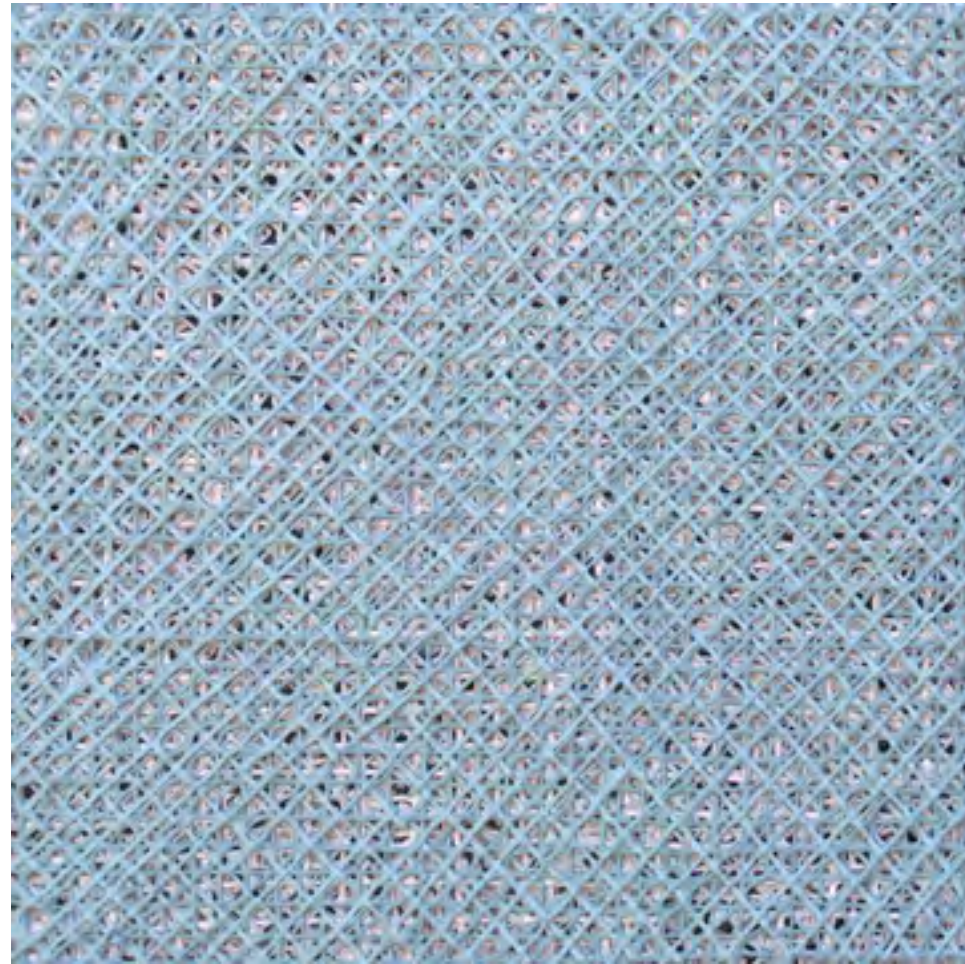

# Newzones

Installation Image

*Path*, 2013  
*Glimpse 1*, 2013  
*Interior 2* 2013  
*Shield Series Held*, 2012  
Acrylic on Panel  
16 x 16 in. each

*Small Grid 2, 2013*  
*Shield Series Held #5, 2012*  
*Small Grid 1, 2013*  
Acrylic on Panel  
12 x 12 in. each