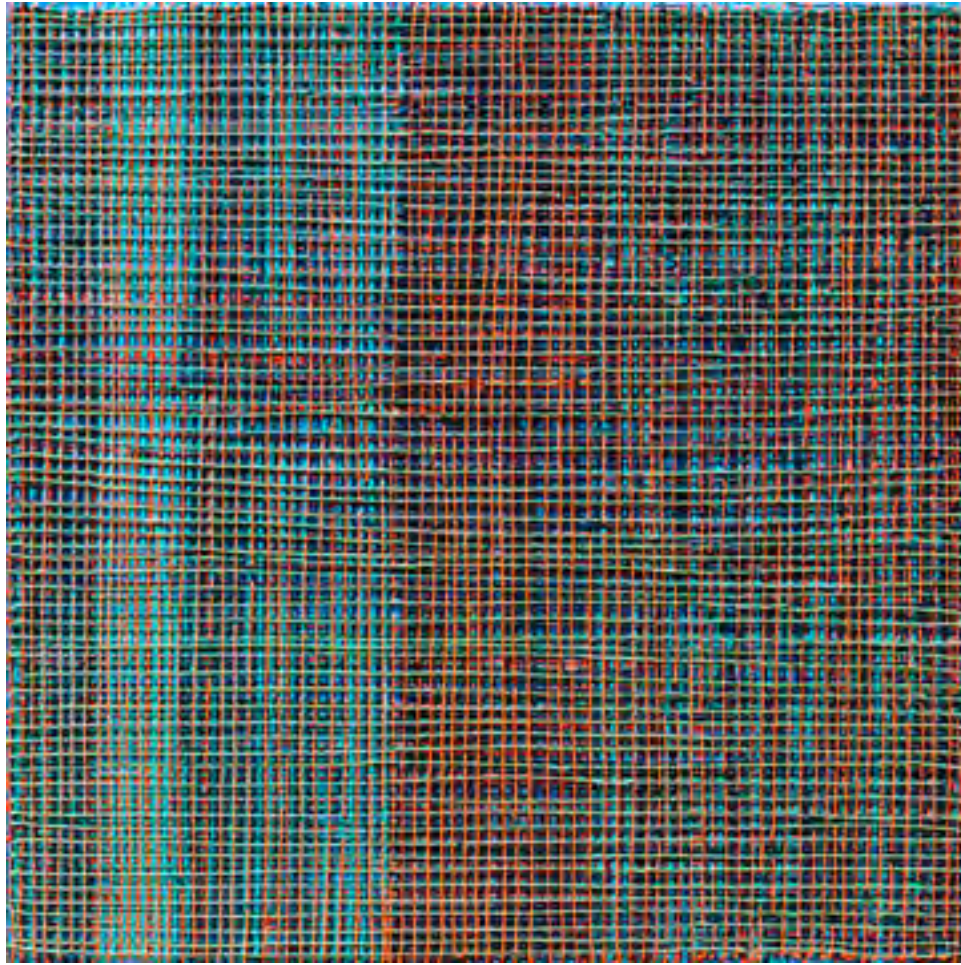

VICKY CHRISTOU
GLIMPSE

Direction 1, 2, 3, 2013
Acrylic on Panel
25 x 25 in. each