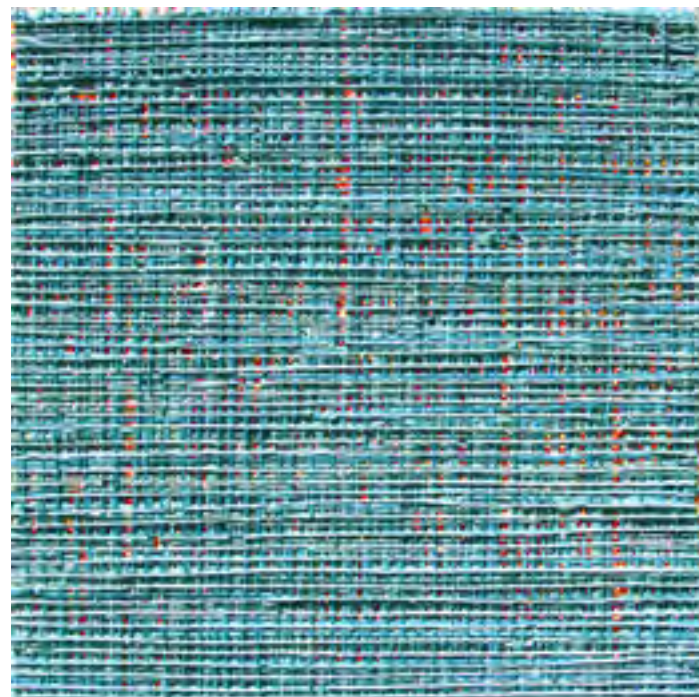

Newzones

Glimpse 2, 2013
Cast, 2013
Periphery 2, 2013
Returning, 2013
Shield Series Rose, 2012
Two Blues, 2013
Acrylic on Panel
16 x 16 in. each