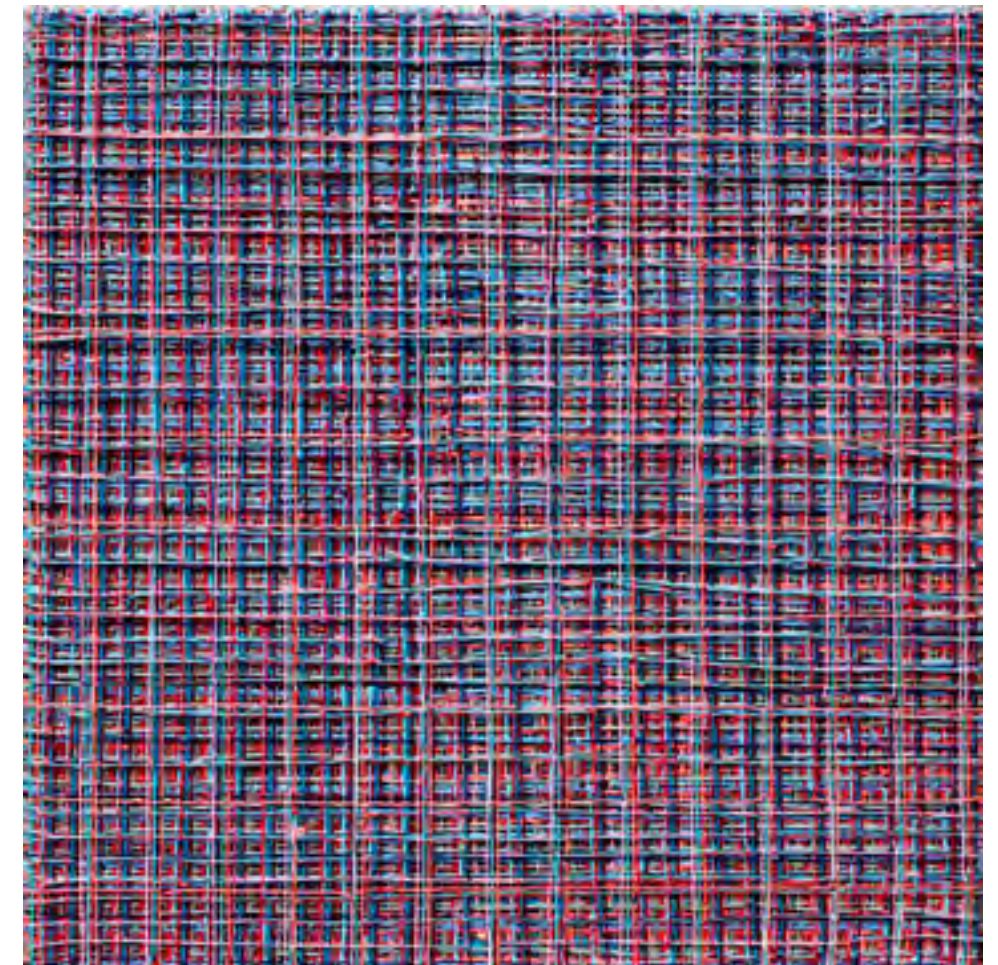

Direction 1, 2, 3, 2013
Acrylic on Panel
25 x 25 in. each