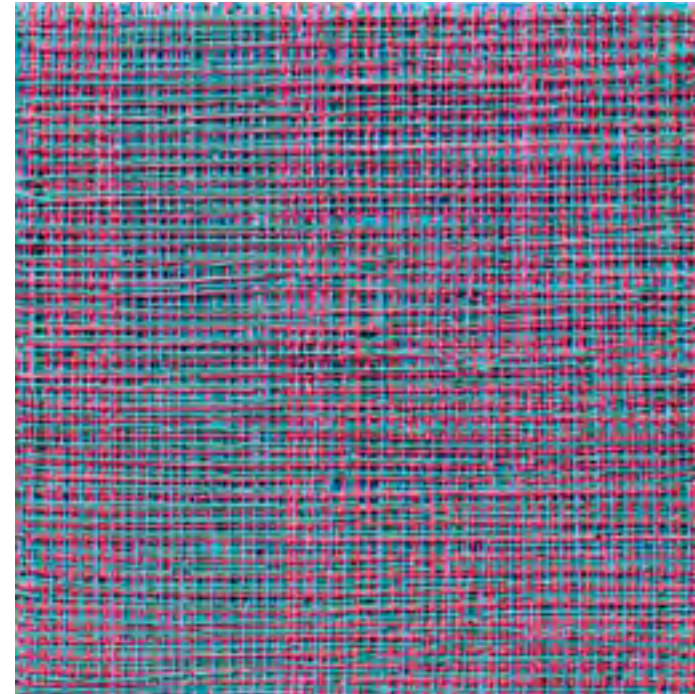

Newzones

Installation Image

Path, 2013
Glimpse 1, 2013
Interior 2 2013
Shield Series Held, 2012
Acrylic on Panel
16 x 16 in. each