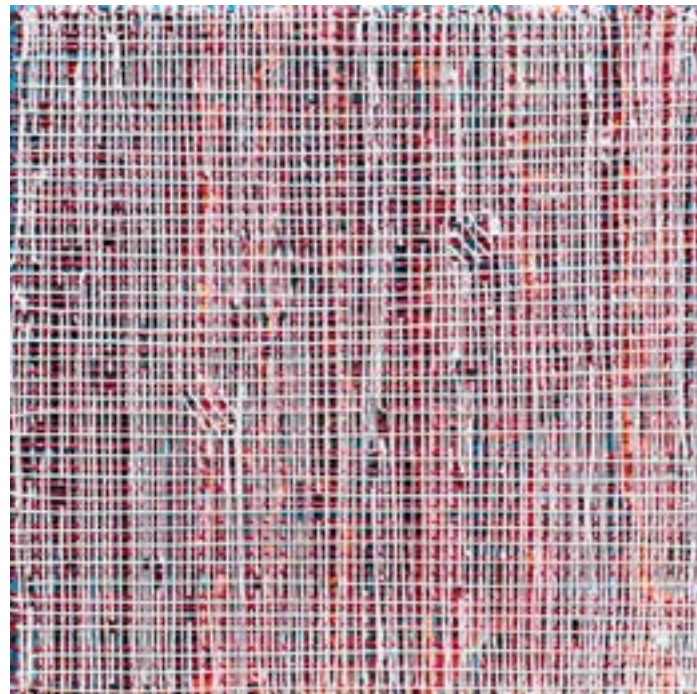

Newzones

Installation Image

Path, 2013
Glimpse 1, 2013
Interior 2 2013
Shield Series Held, 2012
Acrylic on Panel
16 x 16 in. each