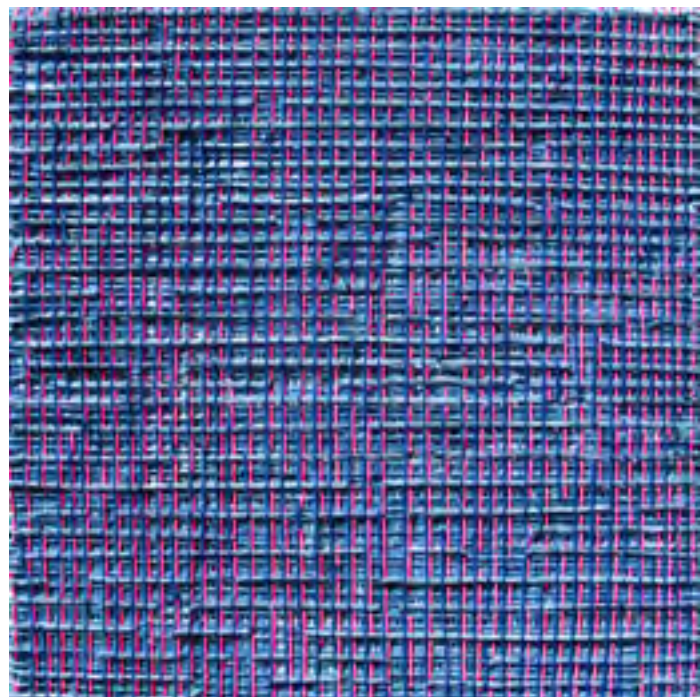

Newzones

Glimpse 2, 2013
Cast, 2013
Periphery 2, 2013
Returning, 2013
Shield Series Rose, 2012
Two Blues, 2013
Acrylic on Panel
16 x 16 in. each