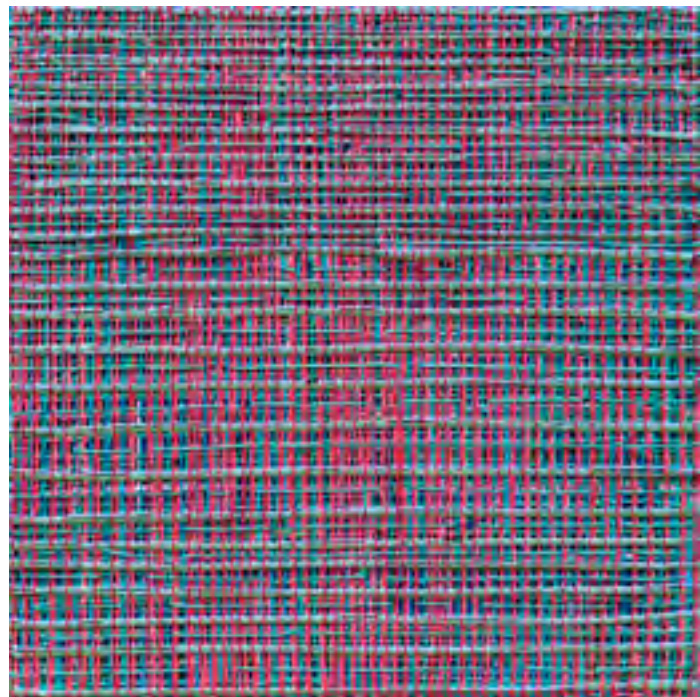

Newzones

Glimpse 2, 2013
Cast, 2013
Periphery 2, 2013
Returning, 2013
Shield Series Rose, 2012
Two Blues, 2013
Acrylic on Panel
16 x 16 in. each