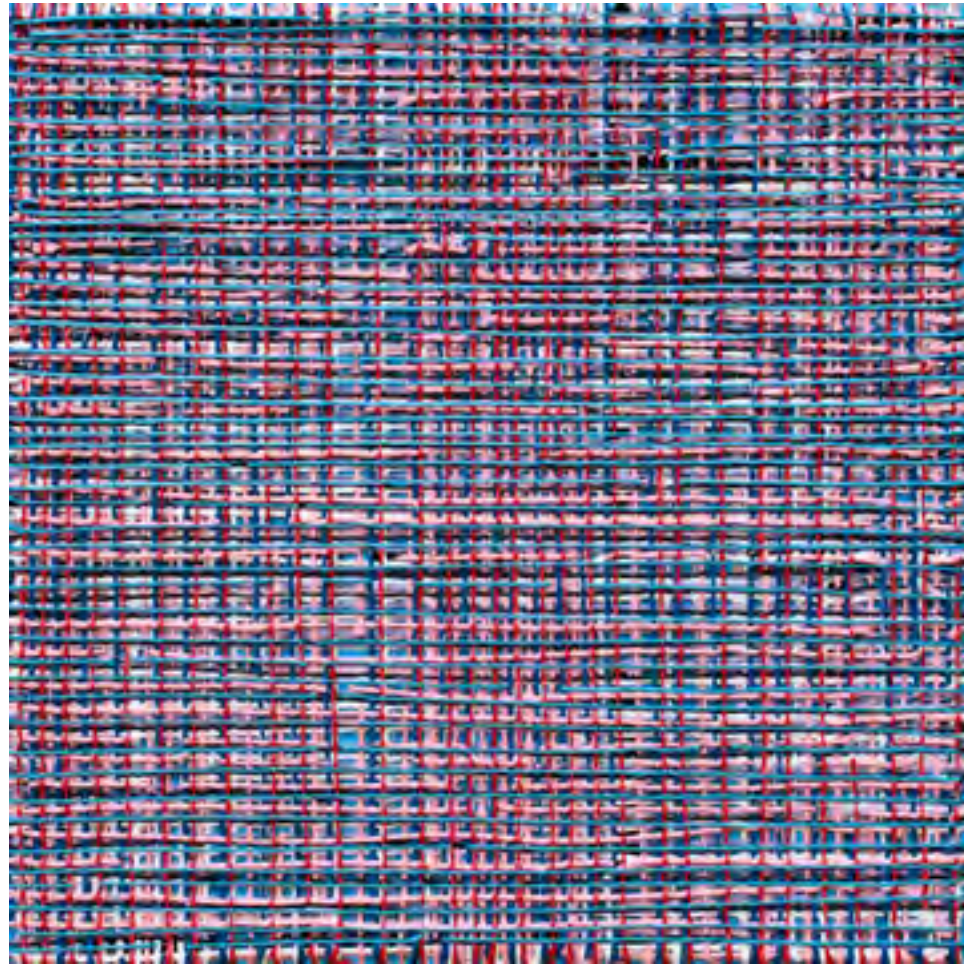

Newzones is pleased to announce a solo exhibition of new paintings entitled “Glimpse”, by Vicky Christou.

Vicky Christou continues to explore the material properties of paint within the form of the grid. The metaphor of the shield and veil inform the poetic interplay of these paint-constructed bas-relief works. Gridded layers of acrylic impasto suggestive of an architectural tapestry, thread throughout the top surface offering varying glimpses into the work depending on the viewer’s approach. The protected ground, enveloped by these layers, becomes an inner invisible absence.

Christou’s paintings evoke the ambiguity of what is left unseen, the intangible and emotive. Colored accumulated paint lines are seemingly cast out for a thematic search of the form, inviting an optical unity between the solidity and illusionary devices of pigment.

# Newzones

Installation Image

*Path*, 2013  
*Glimpse 1*, 2013  
*Interior 2* 2013  
*Shield Series Held*, 2012  
Acrylic on Panel  
16 x 16 in. each

*Small Grid 2, 2013*  
*Shield Series Held #5, 2012*  
*Small Grid 1, 2013*  
Acrylic on Panel  
12 x 12 in. each