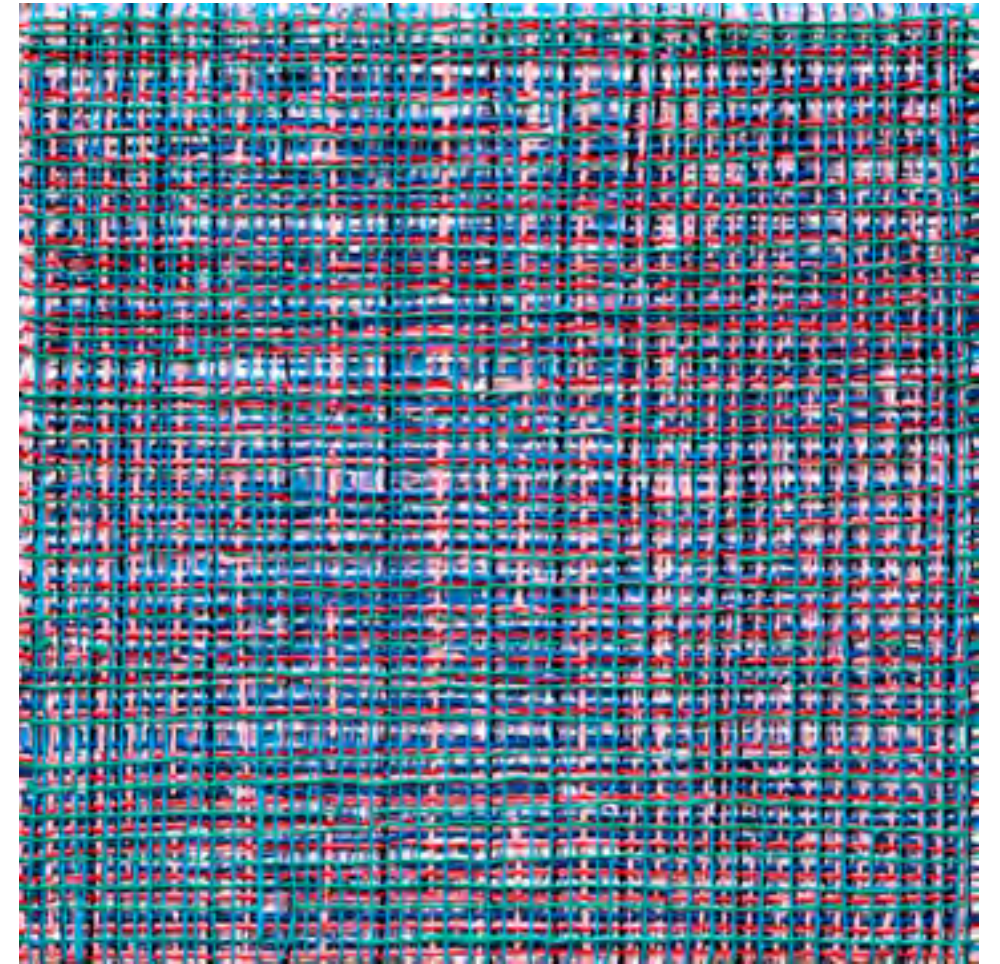

Newzones is pleased to announce a solo exhibition of new paintings entitled “Glimpse”, by Vicky Christou.

Vicky Christou continues to explore the material properties of paint within the form of the grid. The metaphor of the shield and veil inform the poetic interplay of these paint-constructed bas-relief works. Gridded layers of acrylic impasto suggestive of an architectural tapestry, thread throughout the top surface offering varying glimpses into the work depending on the viewer’s approach. The protected ground, enveloped by these layers, becomes an inner invisible absence.

Christou’s paintings evoke the ambiguity of what is left unseen, the intangible and emotive. Colored accumulated paint lines are seemingly cast out for a thematic search of the form, inviting an optical unity between the solidity and illusionary devices of pigment.

# Newzones

Installation Image

*Path*, 2013  
*Glimpse 1*, 2013  
*Interior 2* 2013  
*Shield Series Held*, 2012  
Acrylic on Panel  
16 x 16 in. each

*Small Grid 2, 2013*  
*Shield Series Held #5, 2012*  
*Small Grid 1, 2013*  
Acrylic on Panel  
12 x 12 in. each