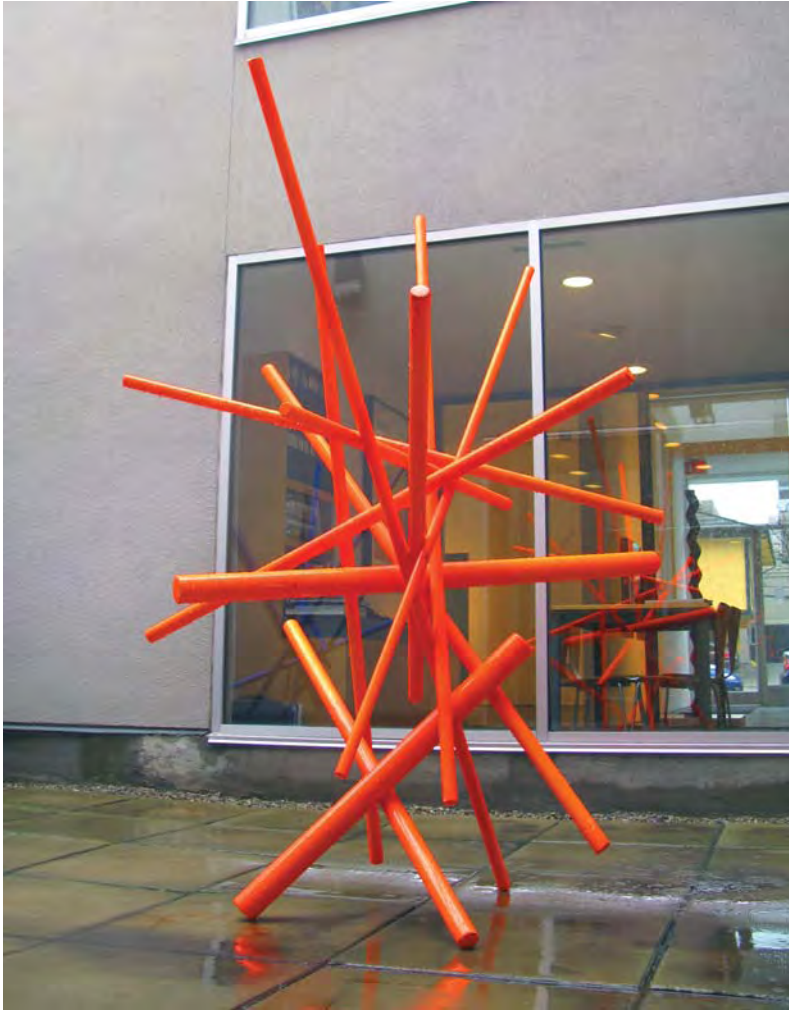

SHAYNE DARK

Newzones

Full Tilt - Transparent Blue
Full Tilt - Transparent Blue (detail)
Powder Coated Steel

2011
100" x 60" x 60"
\$20,000 + gst

SHAYNE DARK

Newzones

Entangled - Transparent Blue
Entangled - Transparent Blue (detail)
Powder Coated Steel

2011

77" x 11" x 11"

\$20,000 + gst

SHAYNE DARK

Newzones

Full Tilt - Fluorescent Orange
Full Tilt - Fluorescent Orange (detail)
Powder Coated Steel

2011
75" x 48" x 48"
\$20,000 + gst

SHAYNE DARK

Newzones

Twisted Column - Purple
Twisted Column - Purple (detail)
Powder Coated Steel

2011
62" x 4" x 4"
\$9,000 + gst

SHAYNE DARK

Newzones

Green Shift
2010
Powder Coated Steel
58" x 8" x 8"
\$10,200 + gst

SHAYNE DARK

Newzones

Radiating Blue
2011
Powder Coated Steel
90" x 29" x 29"
\$9,000 + gst