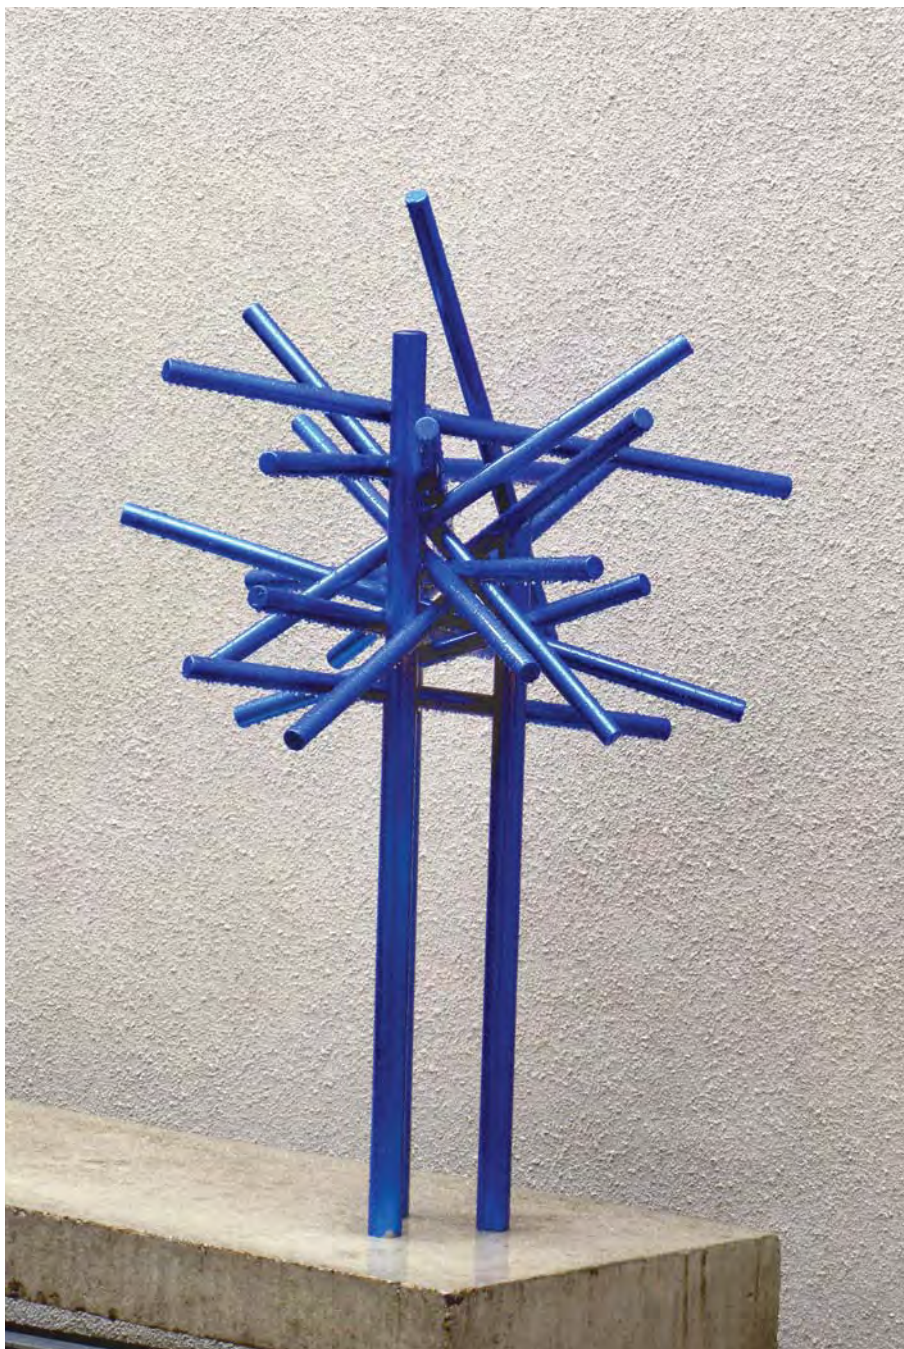

SHAYNE DARK

Newzones

Full Tilt - Transparent Blue
Full Tilt - Transparent Blue (detail)
Powder Coated Steel

2011
100" x 60" x 60"
\$20,000 + gst

SHAYNE DARK

Newzones

Entangled - Transparent Blue
Entangled - Transparent Blue (detail)
Powder Coated Steel

2011

77" x 11" x 11"

\$20,000 + gst

SHAYNE DARK

Newzones

Full Tilt - Fluorescent Orange
Full Tilt - Fluorescent Orange (detail)
Powder Coated Steel

2011
75" x 48" x 48"
\$20,000 + gst

SHAYNE DARK

Newzones

Twisted Column - Purple
Twisted Column - Purple (detail)
Powder Coated Steel

2011
62" x 4" x 4"
\$9,000 + gst

SHAYNE DARK

Newzones

Green Shift
2010
Powder Coated Steel
58" x 8" x 8"
\$10,200 + gst

SHAYNE DARK

Newzones

Radiating Blue
2011
Powder Coated Steel
90" x 29" x 29"
\$9,000 + gst