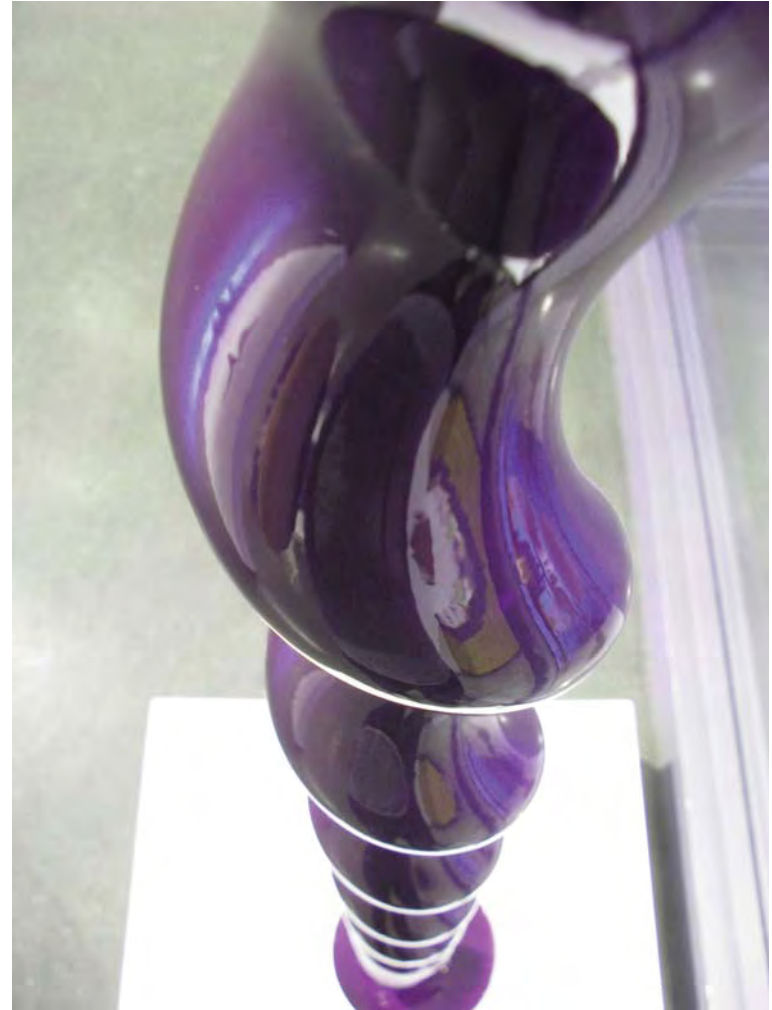

SHAYNE DARK

Newzones

Full Tilt - Transparent Blue
Full Tilt - Transparent Blue (detail)
Powder Coated Steel

2011
100" x 60" x 60"
\$20,000 + gst

SHAYNE DARK

Newzones

Entangled - Transparent Blue
Entangled - Transparent Blue (detail)
Powder Coated Steel

2011

77" x 11" x 11"

\$20,000 + gst

SHAYNE DARK

Newzones

Full Tilt - Fluorescent Orange
Full Tilt - Fluorescent Orange (detail)
Powder Coated Steel

2011
75" x 48" x 48"
\$20,000 + gst

SHAYNE DARK

Newzones

Twisted Column - Purple
Twisted Column - Purple (detail)
Powder Coated Steel

2011
62" x 4" x 4"
\$9,000 + gst

SHAYNE DARK

Newzones

Green Shift
2010
Powder Coated Steel
58" x 8" x 8"
\$10,200 + gst

SHAYNE DARK

Newzones

Radiating Blue
2011
Powder Coated Steel
90" x 29" x 29"
\$9,000 + gst