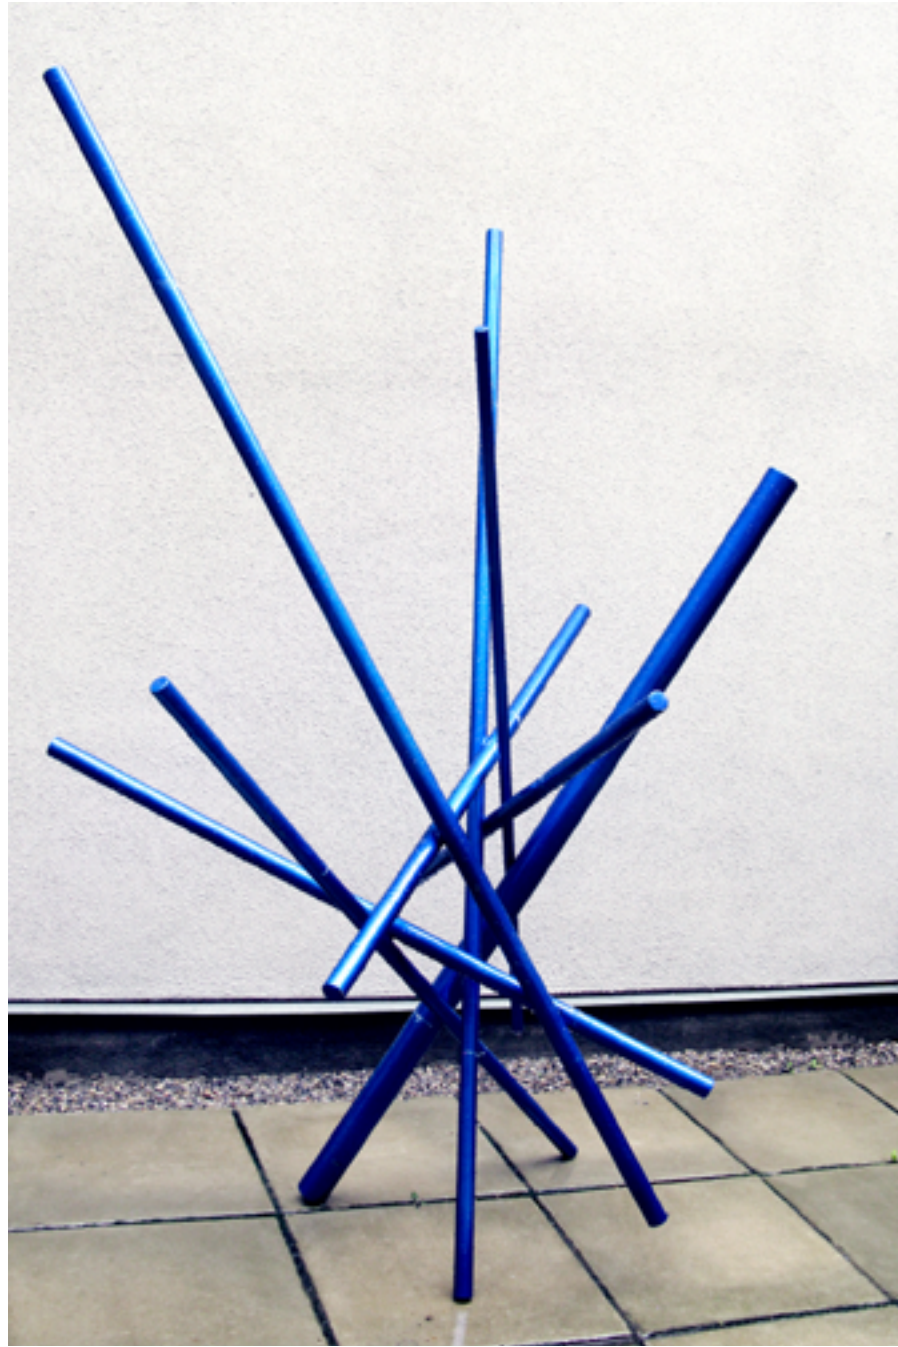

Dark's work is driven by the character of the material, but as essential as this physical aspect is, it is not the sculpture. For Dark, the sculpture lies somewhere between its clear identity as a physical thing and its psychological aspect; all that it suggests, evokes, or resembles. It is the embodiment of thoughts, feelings and attitudes.

left:

Velocity, 2013
Powder Coated Steel
38 x 7 x 5 in. (*sold*)

Cover:

Radiating Red, 2013
Powder Coated Steel
62 x 30 x 30 in. (*detail*)

Full Tilt, Transparent Blue, 2011
Powder Coated Steel
100 x 60 x 60 in.

Full Tilt, Fluorescent Orange, 2011

Powder Coated Steel

75 x 48 x 48 in.

Nova Series #4, Transparent Red, 2010

Powder Coated Steel

28 x 12 x 12 in.

Forged, 2013

Powder Coated Steel

Crosscut - Transparent Red, 2013
Powder Coated Steel
22 x 22 in. (*sold*)

Crosscut - Black, 2013
Powder Coated Steel
23 x 26 in.

Crosscut - Blue, 2013
Powder Coated Steel
24 x 26 in. (*sold*)

Radiating Red, 2013