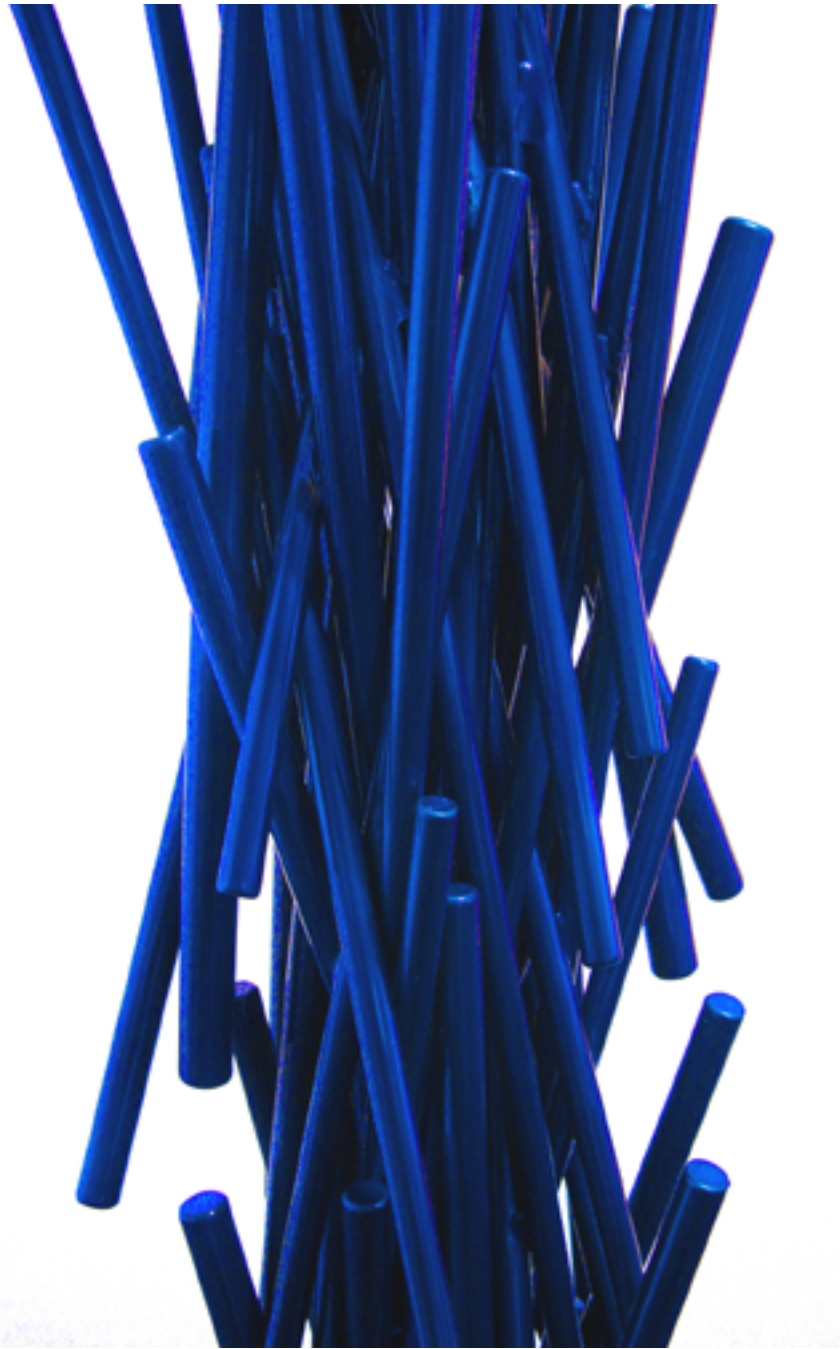

Dark's work is driven by the character of the material, but as essential as this physical aspect is, it is not the sculpture. For Dark, the sculpture lies somewhere between its clear identity as a physical thing and its psychological aspect; all that it suggests, evokes, or resembles. It is the embodiment of thoughts, feelings and attitudes.

left:

Velocity, 2013
Powder Coated Steel
38 x 7 x 5 in. (*sold*)

Cover:

Radiating Red, 2013
Powder Coated Steel
62 x 30 x 30 in. (*detail*)

Full Tilt, Transparent Blue, 2011
Powder Coated Steel
100 x 60 x 60 in.

Full Tilt, Fluorescent Orange, 2011

Powder Coated Steel

75 x 48 x 48 in.

Nova Series #4, Transparent Red, 2010

Powder Coated Steel

28 x 12 x 12 in.

Forged, 2013

Powder Coated Steel

26.5 x 9.5 x 9.5 in.

Entangled - Transparent Blue, 2011
Powder Coated Steel
77 x 11 x 11 in.

Interlace - Transparent Green, 2012
Powder Coated Steel
69 x 20 x 19 in.

All About Red Series II 2009
Powder Coated Steel
90 x 36 x 36 in.
(sold)