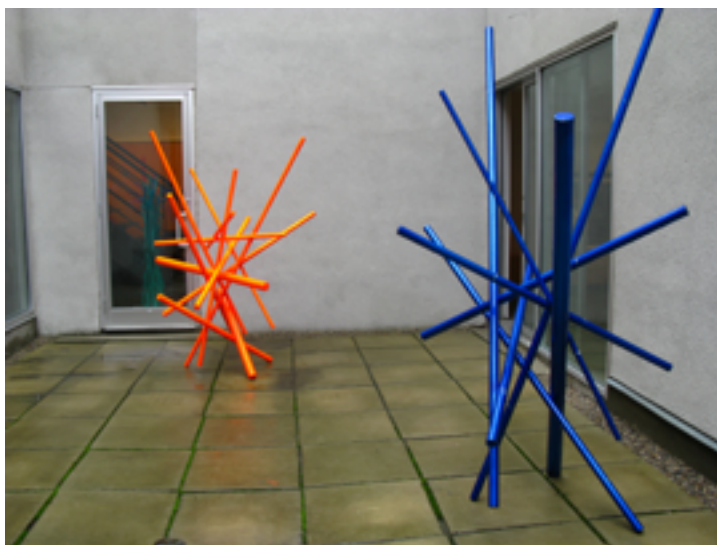

SHAYNE
DARK

SHAYNE DARK

Shayne Dark's work results from a rhythmic and organic process involving ideas, feelings, images, formal play, and structural necessity. Every aspect of the process has the potential to hold meaning, to draw upon and focus our physical and perceptual experience of the world.

Dark's work is driven by the character of the material, but as essential as this physical aspect is, it is not the sculpture. For Dark, the sculpture lies somewhere between its clear identity as a physical thing and its psychological aspect; all that it suggests, evokes, or resembles. It is the embodiment of thoughts, feelings and attitudes.

left:

Velocity, 2013
Powder Coated Steel
38 x 7 x 5 in. (*sold*)

Cover:

Radiating Red, 2013
Powder Coated Steel
62 x 30 x 30 in. (*detail*)

Full Tilt, Transparent Blue, 2011
Powder Coated Steel
100 x 60 x 60 in.

Full Tilt, Fluorescent Orange, 2011

Powder Coated Steel

75 x 48 x 48 in.

Nova Series #4, Transparent Red, 2010

Powder Coated Steel

28 x 12 x 12 in.

Forged, 2013

Powder Coated Steel