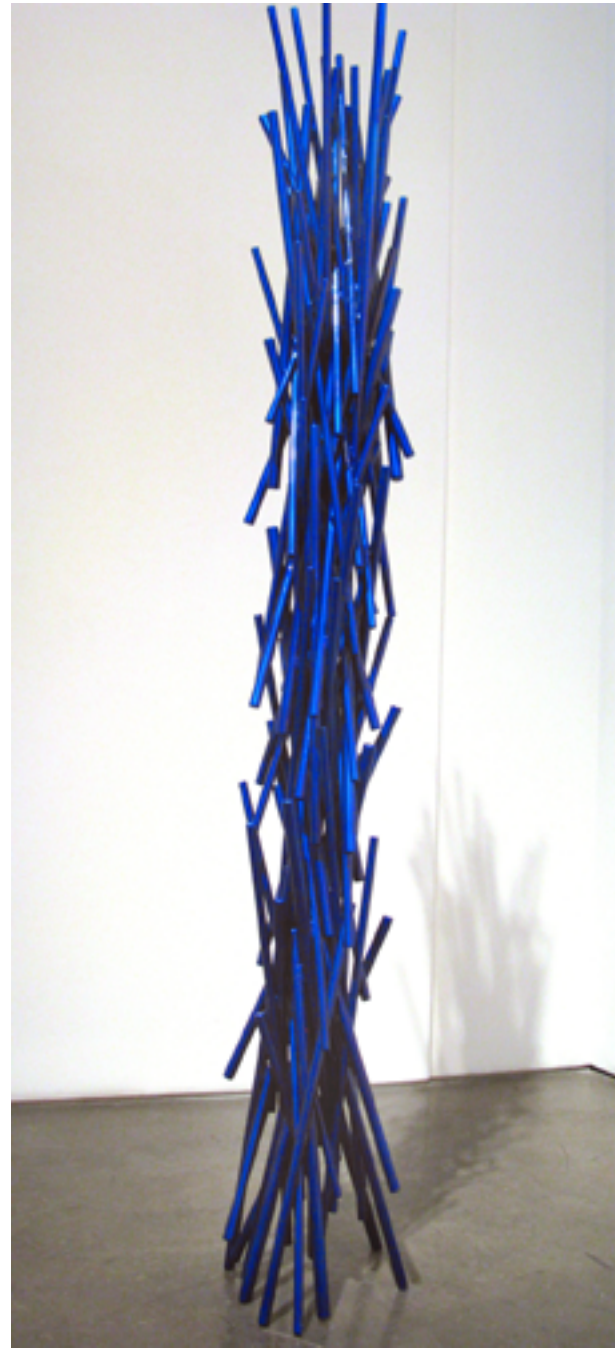

Dark's work is driven by the character of the material, but as essential as this physical aspect is, it is not the sculpture. For Dark, the sculpture lies somewhere between its clear identity as a physical thing and its psychological aspect; all that it suggests, evokes, or resembles. It is the embodiment of thoughts, feelings and attitudes.

left:

Velocity, 2013
Powder Coated Steel
38 x 7 x 5 in. (*sold*)

Cover:

Radiating Red, 2013
Powder Coated Steel
62 x 30 x 30 in. (*detail*)

Full Tilt, Transparent Blue, 2011
Powder Coated Steel
100 x 60 x 60 in.

Full Tilt, Fluorescent Orange, 2011

Powder Coated Steel

75 x 48 x 48 in.

Nova Series #4, Transparent Red, 2010

Powder Coated Steel

28 x 12 x 12 in.

Forged, 2013

Powder Coated Steel

26.5 x 9.5 x 9.5 in.

Entangled - Transparent Blue, 2011
Powder Coated Steel
77 x 11 x 11 in.

Interlace - Transparent Green, 2012
Powder Coated Steel
69 x 20 x 19 in.

All About Red Series II 2009
Powder Coated Steel
90 x 36 x 36 in.
(sold)