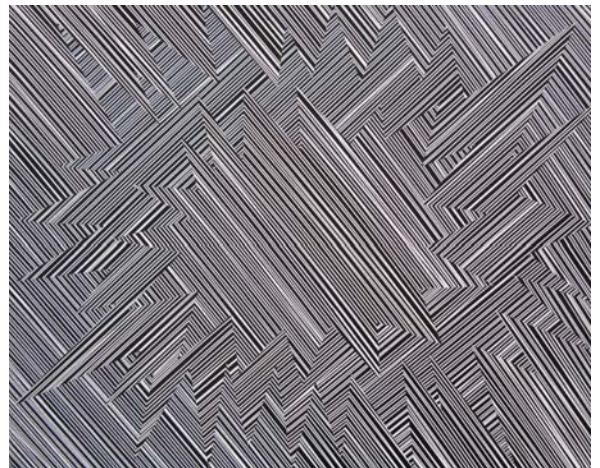

BRADLEY HARMS

Newzones

Wave Lengths (when not to stop) Straight Line, 2010  
acrylic/canvas  
48" x 72"  
\$9000 + gst framed

BRADLEY HARMS

Newzones

The Impossibility of Representing Nothing (blue)

The Impossibility of Representing Nothing (red)

acrylic/canvas

24" x 24" each

\$2800 + gst each

sold separately

BRADLEY HARMS

Newzones

(Lg Kaboom) Zebra Crossing (red), 2010  
(Lg Kaboom) Zebra Crossing (green), 2010  
acrylic/canvas  
45" x 36" each  
\$4500 + gst each  
sold separately

BRADLEY HARMS

Newzones

FLOURO KABOOM (PINK), MONO KABOOM,  
KABOOM I REMEMBER THE TALKIES,  
KABOOM CALL MY HEART, FLOURO KABOOM (RED)  
ACRYLIC/CANVAS  
12" X 15" EACH  
\$1200 EACH  
SOLD SEPARATELY

BRADLEY HARMS