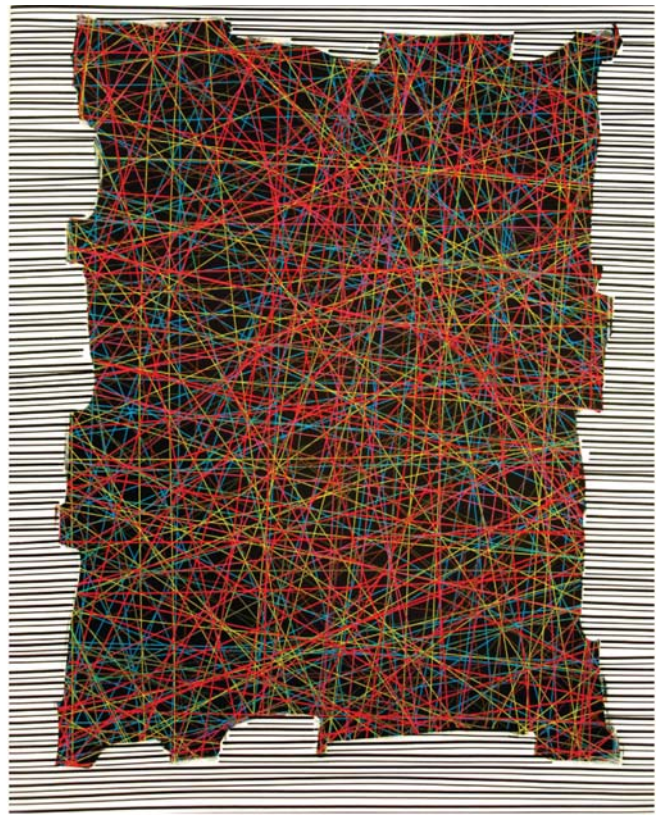

BRADLEY HARMS

Newzones

FLOURO KABOOM (PINK), MONO KABOOM,  
KABOOM I REMEMBER THE TALKIES,  
KABOOM CALL MY HEART, FLOURO KABOOM (RED)  
ACRYLIC/CANVAS  
12" X 15" EACH  
\$1200 EACH  
SOLD SEPARATELY

BRADLEY HARMS

Newzones

THE LIE - THE TRUTH (THICK) - DIPTYCH  
ACRYLIC/CANVAS  
30" X 24" EACH  
\$6400  
SOLD AS DIPTYCH