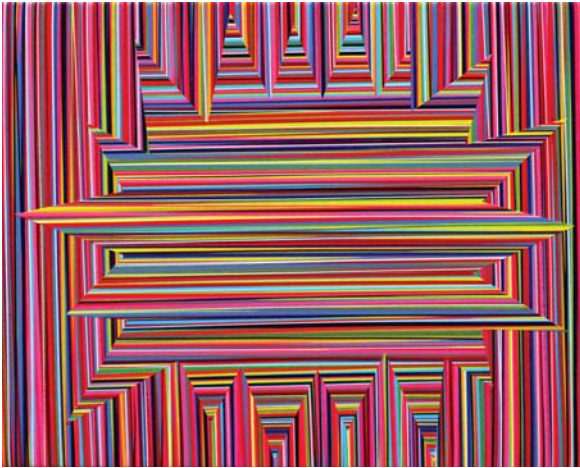

BRADLEY HARMS

Newzones

Wave Lengths (when not to stop) Straight Line, 2010  
acrylic/canvas  
48" x 72"  
\$9000 + gst framed

BRADLEY HARMS

Newzones

The Impossibility of Representing Nothing (blue)

The Impossibility of Representing Nothing (red)

acrylic/canvas

24" x 24" each

\$2800 + gst each

sold separately

BRADLEY HARMS

Newzones

(Lg Kaboom) Zebra Crossing (red), 2010  
(Lg Kaboom) Zebra Crossing (green), 2010  
acrylic/canvas  
45" x 36" each  
\$4500 + gst each  
sold separately

BRADLEY HARMS

Newzones

FLOURO KABOOM (PINK), MONO KABOOM,  
KABOOM I REMEMBER THE TALKIES,  
KABOOM CALL MY HEART, FLOURO KABOOM (RED)  
ACRYLIC/CANVAS  
12" X 15" EACH  
\$1200 EACH  
SOLD SEPARATELY

BRADLEY HARMS