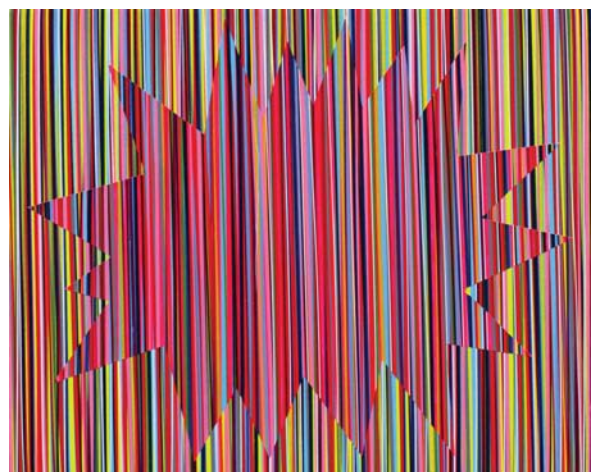

BRADLEY HARMS

Newzones

FLOURO KABOOM (PINK), MONO KABOOM,
KABOOM I REMEMBER THE TALKIES,
KABOOM CALL MY HEART, FLOURO KABOOM (RED)
ACRYLIC/CANVAS
12" X 15" EACH
$1200 EACH
SOLD SEPARATELY