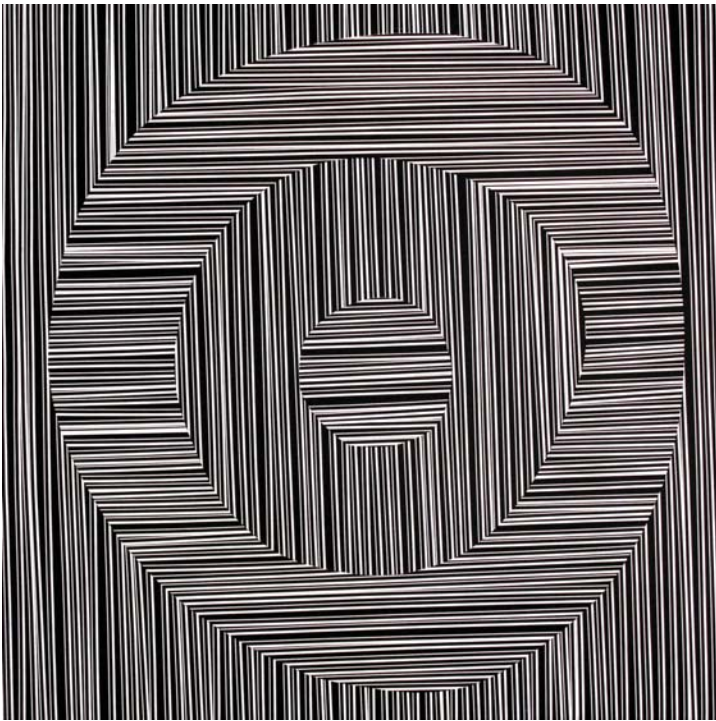

BRADLEY HARMS

Newzones

BRADLEY HARMS

Newzones

In Moderation & Excess 'Can you draw a perfect circle' (blk), 2010  
In Moderation & Excess 'Can you draw a perfect circle' (colour), 2010  
acrylic/canvas  
24" x 24" each  
\$2800 + gst each  
sold separately

BRADLEY HARMS

Newzones

Specific Objects (pink, maroon, yelo, blue, red, green)  
acrylic/canvas  
60" x 12" each  
\$3400 + gst each  
sold separately

BRADLEY HARMS

Newzones

Red Vortex, 2010  
acrylic/canvas  
36" x 36"  
\$3800 + gst

BRADLEY HARMS

Newzones

Wave Lengths (when not to stop) Straight Line, 2010  
acrylic/canvas  
48" x 72"  
\$9000 + gst framed

BRADLEY HARMS

Newzones

The Impossibility of Representing Nothing (blue)

The Impossibility of Representing Nothing (red)

Newzones

THE LIE - THE TRUTH (THICK) - DIPTYCH  
ACRYLIC/CANVAS  
30" X 24" EACH  
\$6400  
SOLD AS DIPTYCH