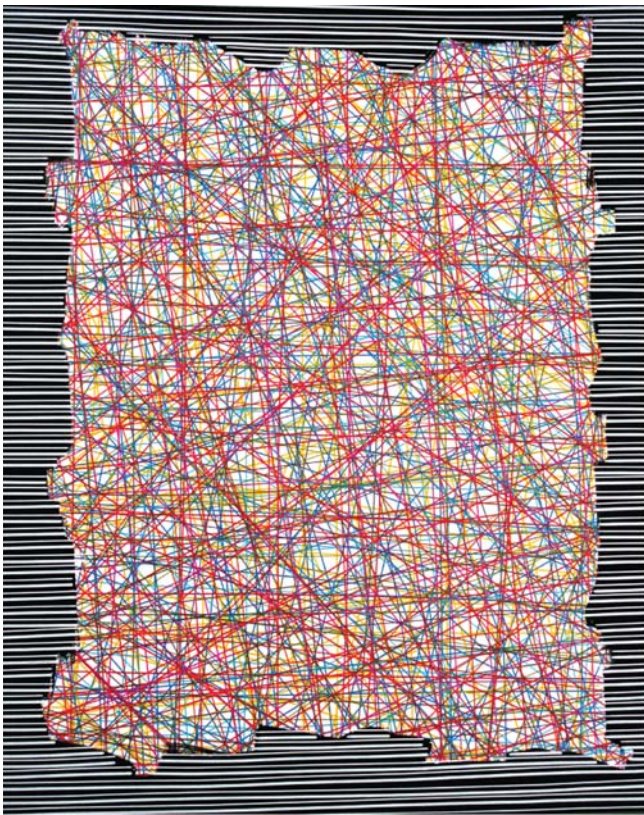

BRADLEY HARMS

Newzones

Wave Lengths (when not to stop) Straight Line, 2010  
acrylic/canvas  
48" x 72"  
\$9000 + gst framed

BRADLEY HARMS

Newzones

The Impossibility of Representing Nothing (blue)

The Impossibility of Representing Nothing (red)

BRADLEY HARMS

Newzones

FLOURO KABOOM (PINK), MONO KABOOM,  
KABOOM I REMEMBER THE TALKIES,  
KABOOM CALL MY HEART, FLOURO KABOOM (RED)  
ACRYLIC/CANVAS  
12" X 15" EACH  
\$1200 EACH  
SOLD SEPARATELY

BRADLEY HARMS

Newzones

THE LIE - THE TRUTH (THICK) - DIPTYCH  
ACRYLIC/CANVAS  
30" X 24" EACH  
\$6400  
SOLD AS DIPTYCH