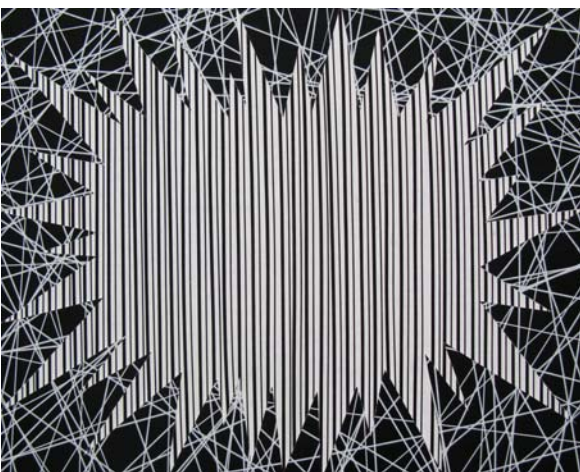

BRADLEY HARMS

Newzones

FLOURO KABOOM (PINK), MONO KABOOM,
KABOOM I REMEMBER THE TALKIES,
KABOOM CALL MY HEART, FLOURO KABOOM (RED)
ACRYLIC/CANVAS
12" X 15" EACH
$1200 EACH
SOLD SEPARATELY