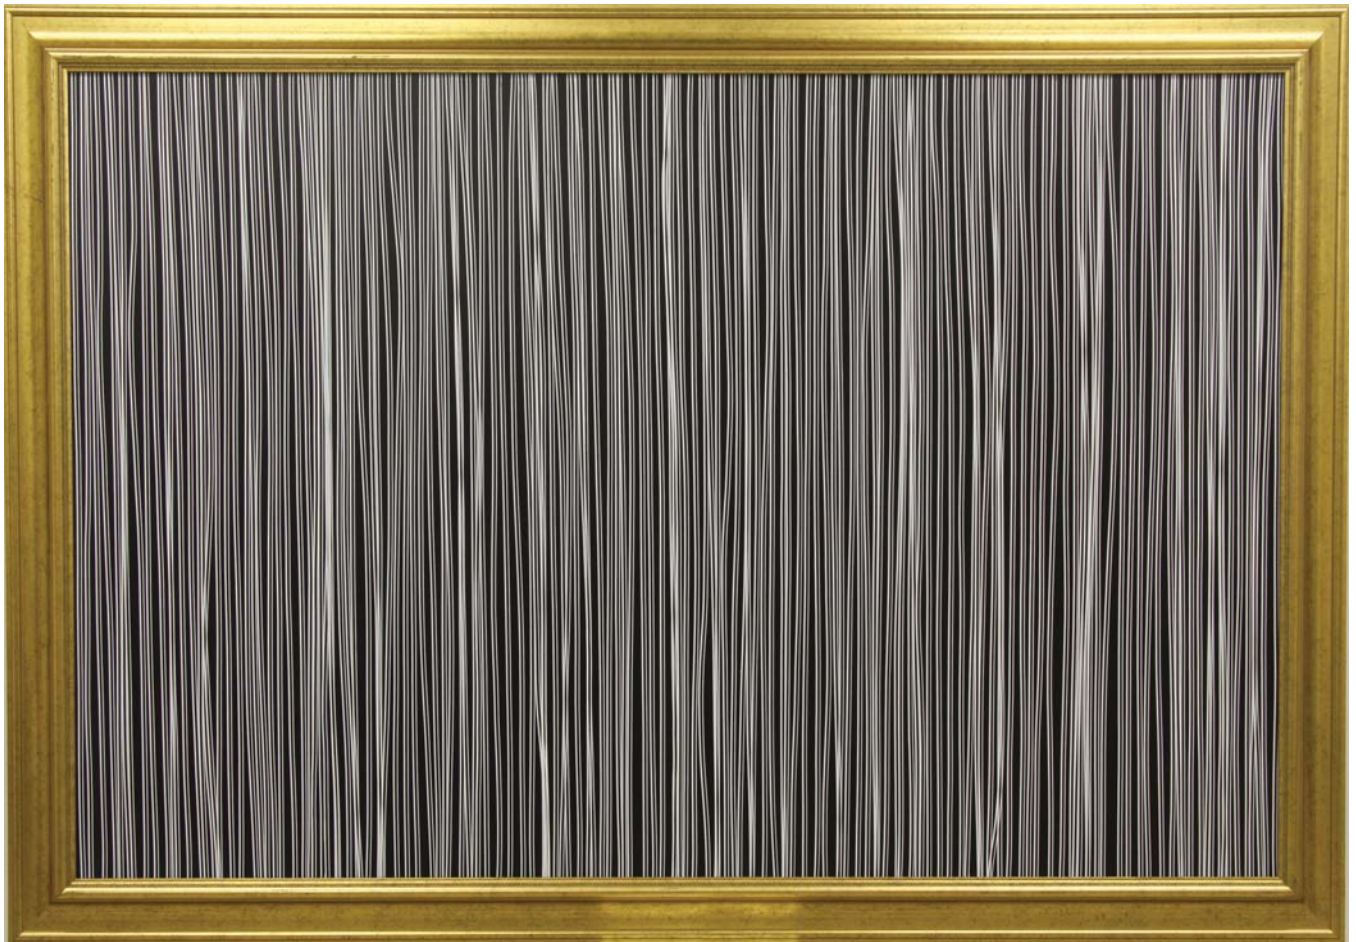

BRADLEY HARMS

Newzones

Specific Objects (pink, maroon, yelo, blue, red, green)  
acrylic/canvas  
60" x 12" each  
\$3400 + gst each  
sold separately

BRADLEY HARMS

Newzones

Red Vortex, 2010  
acrylic/canvas  
36" x 36"  
\$3800 + gst

BRADLEY HARMS

Newzones

Wave Lengths (when not to stop) Straight Line, 2010  
acrylic/canvas  
48" x 72"  
\$9000 + gst framed

BRADLEY HARMS

Newzones

The Impossibility of Representing Nothing (blue)

The Impossibility of Representing Nothing (red)

Newzones

THE LIE - THE TRUTH (THICK) - DIPTYCH  
ACRYLIC/CANVAS  
30" X 24" EACH  
\$6400  
SOLD AS DIPTYCH