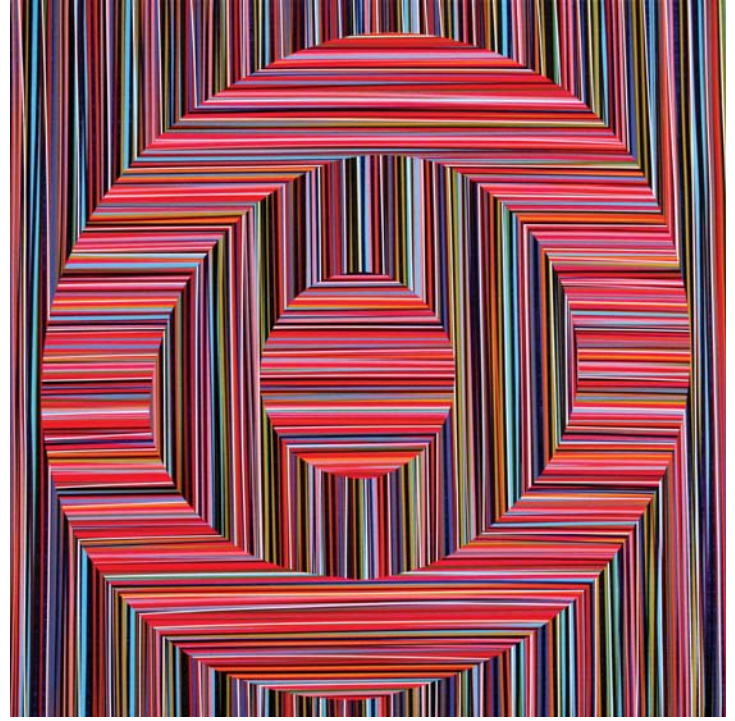

BRADLEY HARMS

Newzones

BRADLEY HARMS

Newzones

In Moderation & Excess 'Can you draw a perfect circle' (blk), 2010  
In Moderation & Excess 'Can you draw a perfect circle' (colour), 2010  
acrylic/canvas  
24" x 24" each  
\$2800 + gst each  
sold separately

BRADLEY HARMS

Newzones

Specific Objects (pink, maroon, yelo, blue, red, green)  
acrylic/canvas  
60" x 12" each  
\$3400 + gst each  
sold separately

BRADLEY HARMS

Newzones

Red Vortex, 2010  
acrylic/canvas  
36" x 36"  
\$3800 + gst