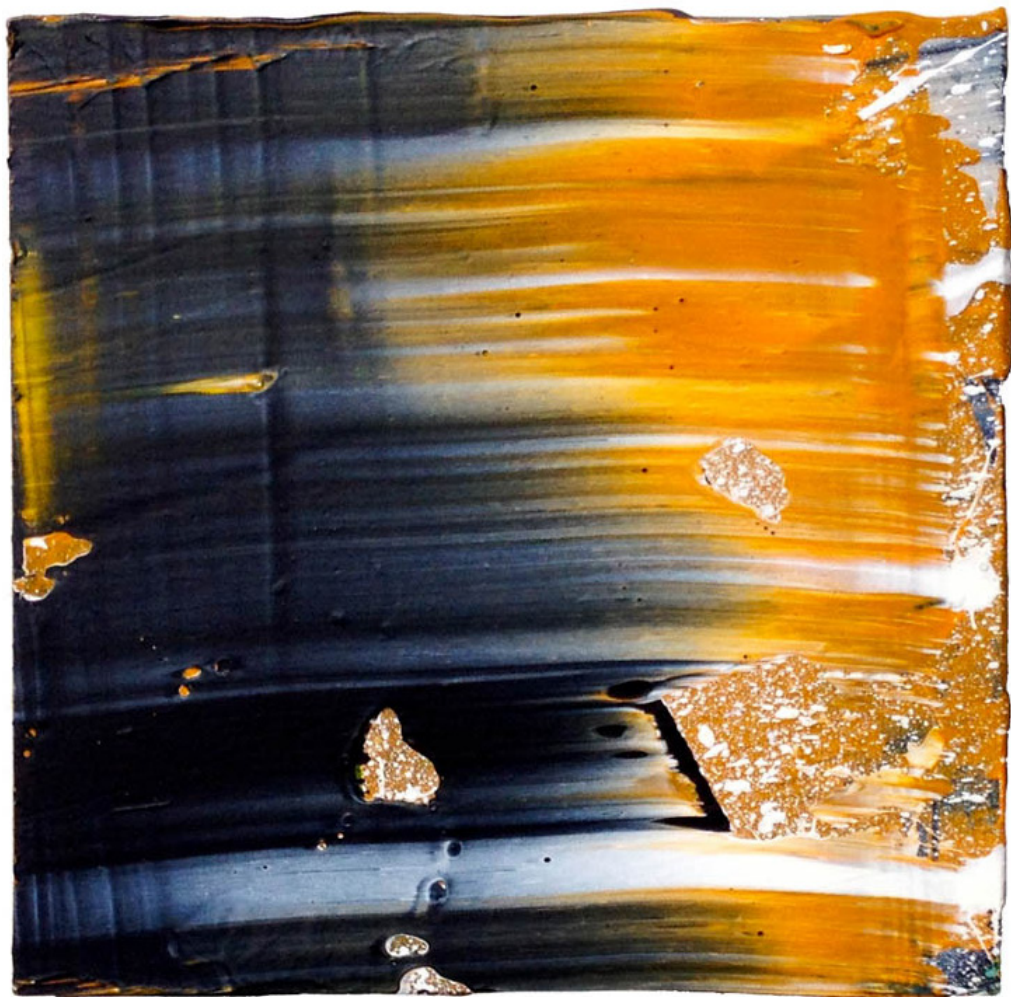

acrylic on board 2014 | 20 x 20cm | £480

eurog

acrylic on board 2014 | 41 x 41cm | £1380

ffraegar

acrylic on board 2014 | 15 x 23cm | £480

nofio
acrylic on board 2014 | 20 x 26cm | £625

cyfoeth

acrylic on board 2014 | 15 x 15cm | £380