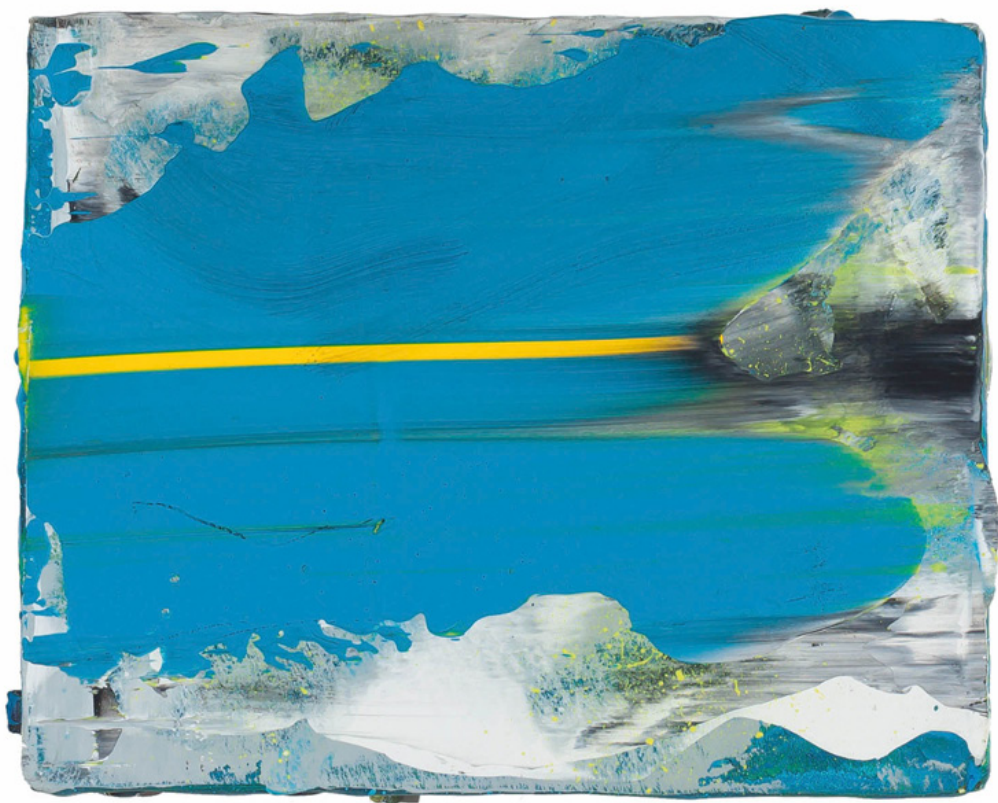

cwrdd
acrylic on board 2014 | 15 x 18cm | £460