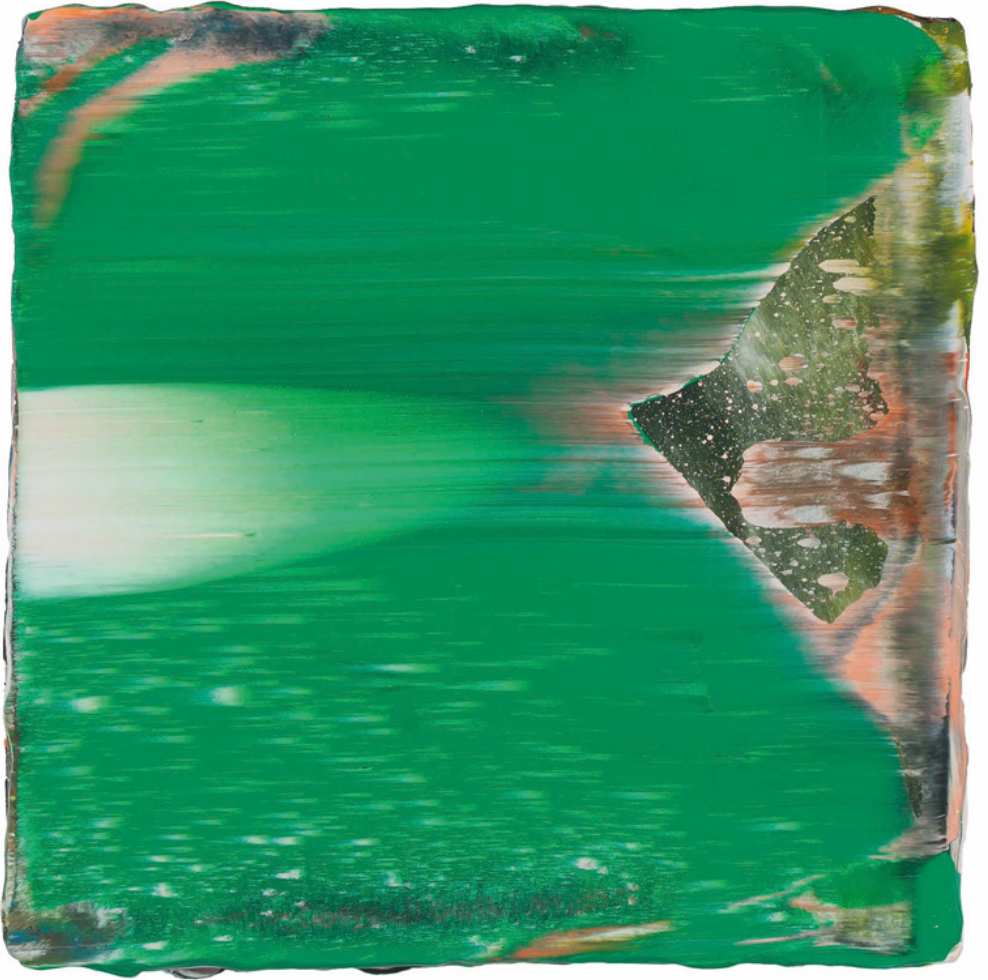

craith
acrylic on board 2014 | 30 x 30cm | £900

chwilota
acrylic on board 2014 | 37 x 32cm | £1100

angen
acrylic on board 2014 | 22 x 22cm | £580

y gwyn
acrylic on board 2014 | 47 x 62cm | £1700

popeth
acrylic on board 2014 | 32 x 32cm | £950