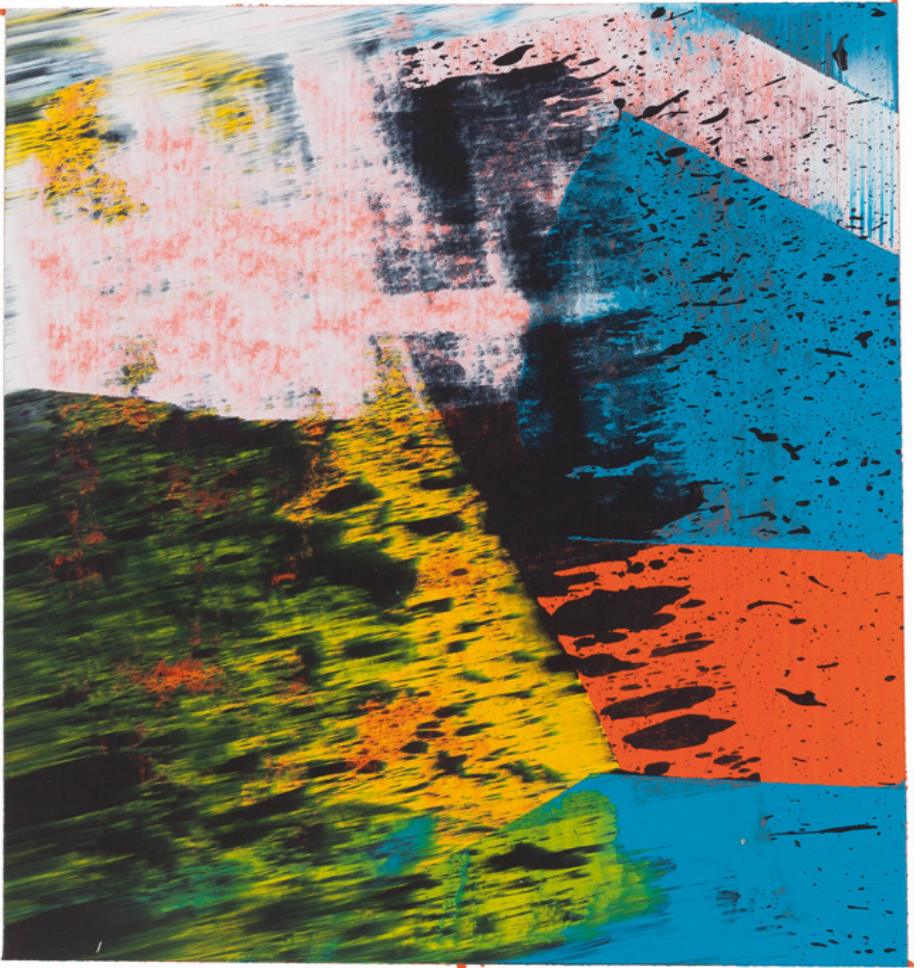

newid

acrylic on board 2014 | 24 x 24cm | £625

drych

acrylic on board 2014 | 42 x 42cm | £1380

ymroddi
acrylic on board 2014 | 19 x 20cm | £480

works on paper

bendith

acrylic on paper 2014 | 19 x 18cm | £440