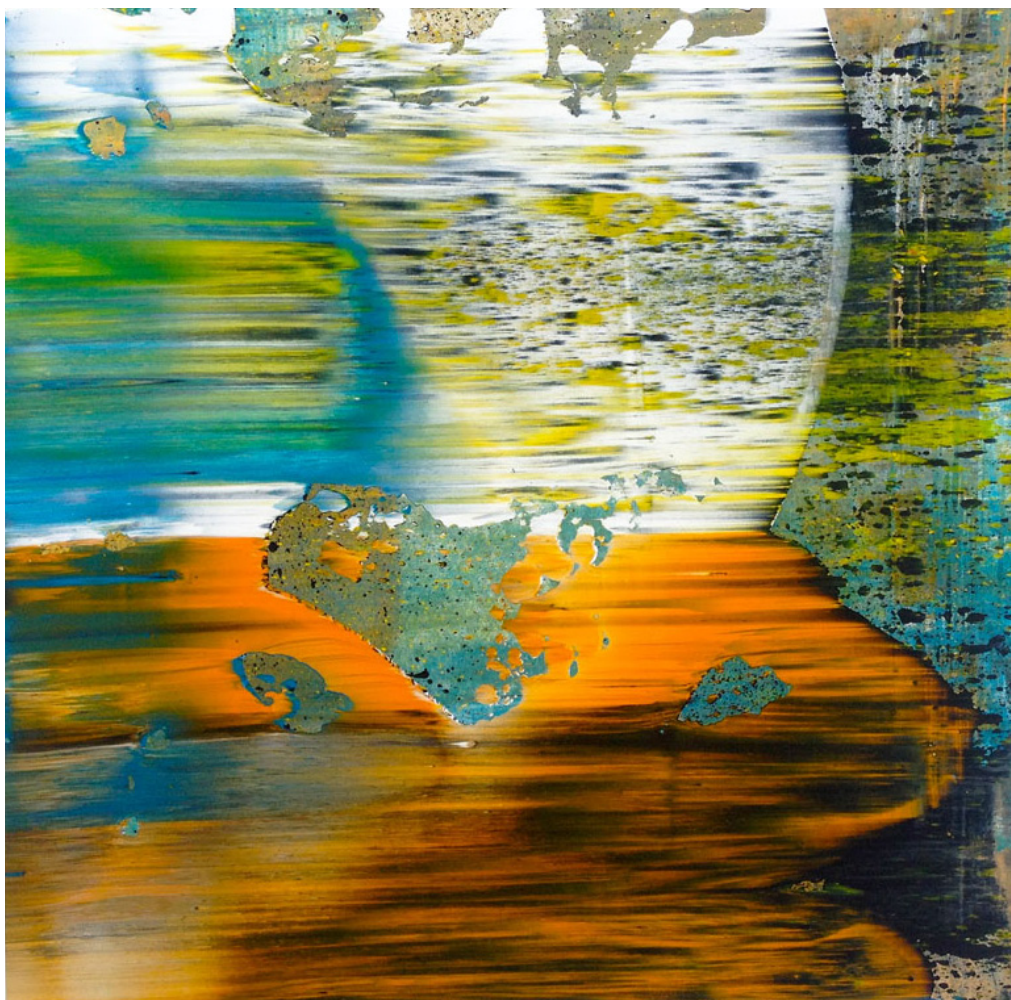

fuoch chi 'rioed yn morio
acrylic on paper 2014 | 26 x 24cm | £540

yr ysbryd

acrylic on paper 2014 | 29 x 29cm | £720