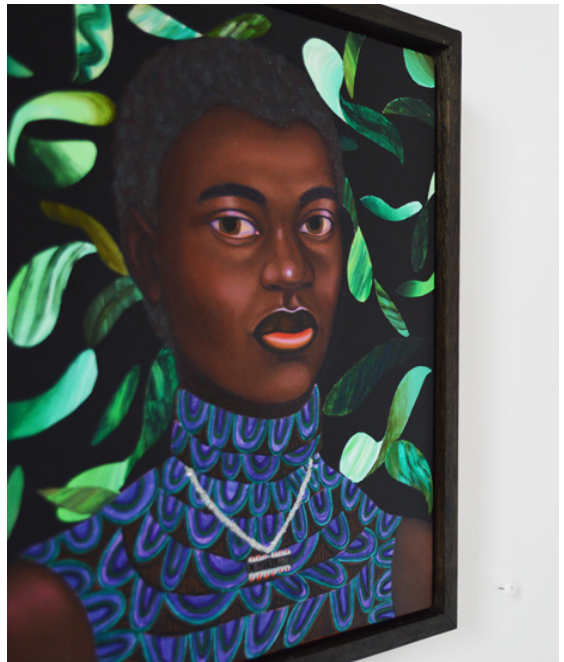

new welsh art / celf gymreig newydd

3 - 25 october *hydref* 2014