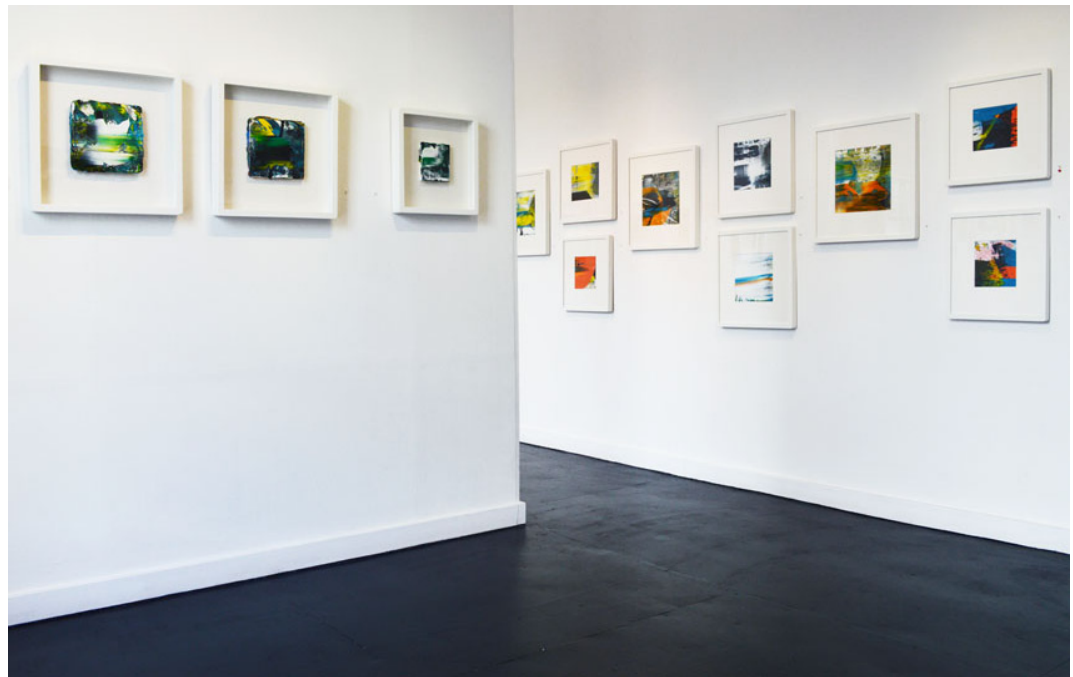

elfyn lewis beautiful mistake / camgymeriad hardd

13 june *mehefin* - 12 july *gorffennaf* 2014