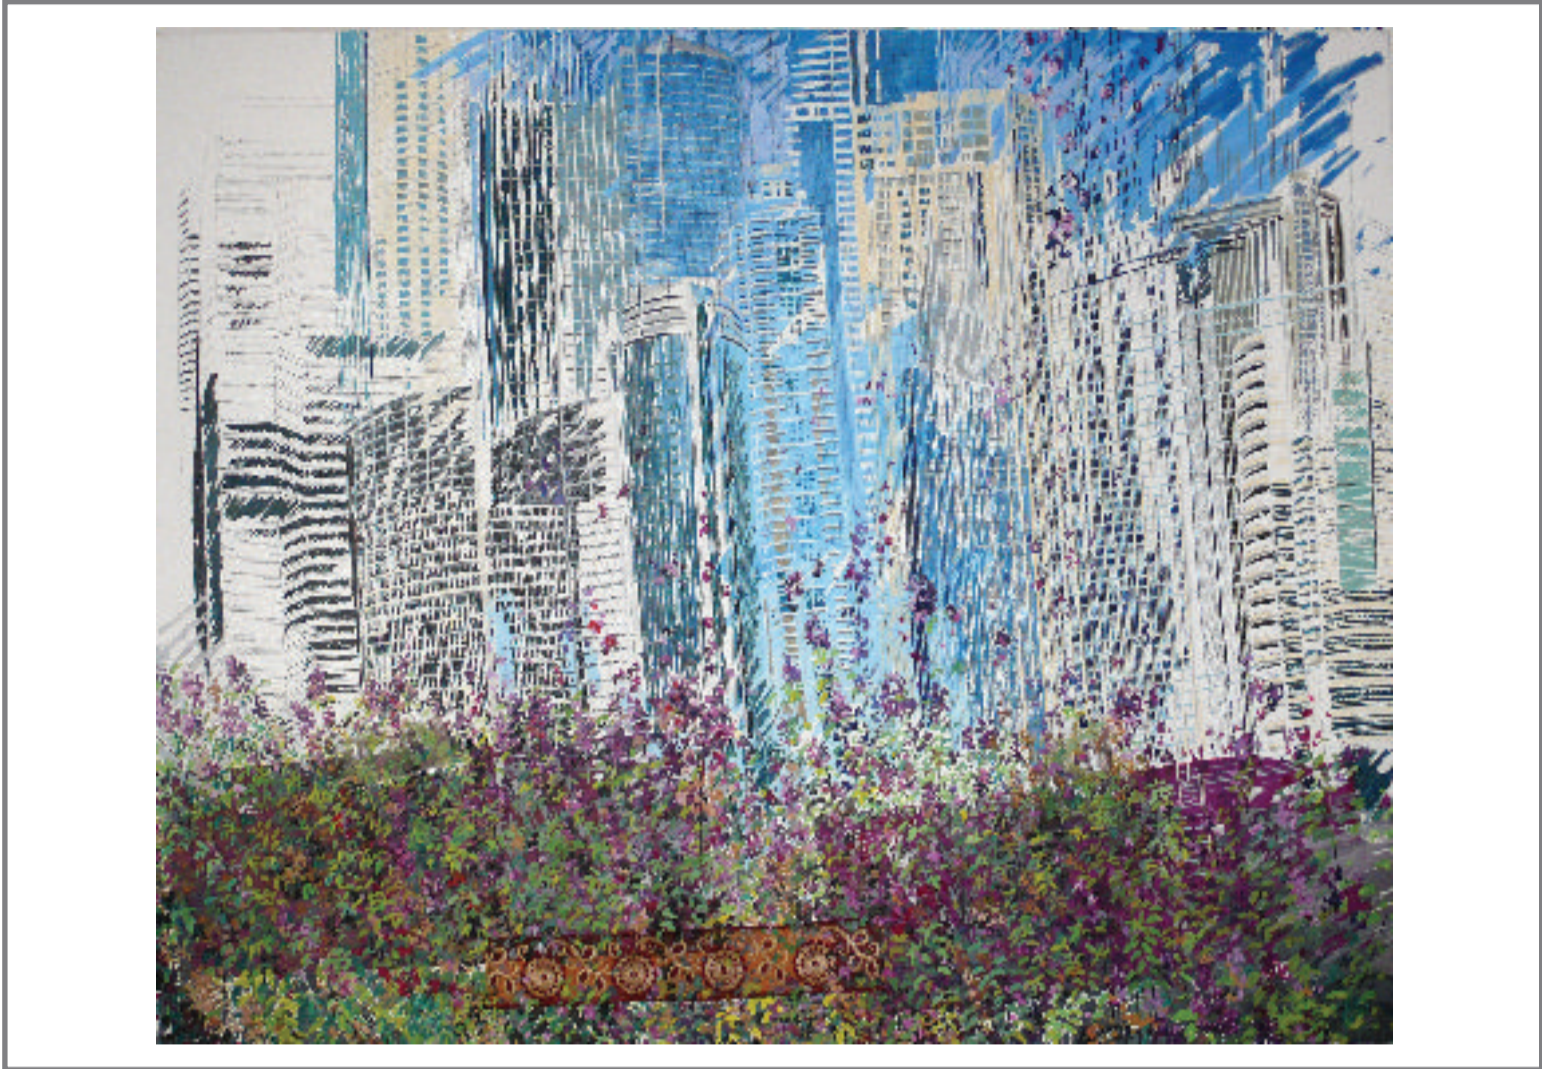

KARINE ROCHE

“VERTICAL BLUE I”
Oil Painting, Photography, Tissue, Parsementerie
130x160cm, 2010

© Karine Roche, Courtesy Art Sawa

PO Box 212592
Dubai, UAE
T +971 4 3408660
F +971 4 3408661
E info@artsawa.com
W www.artsawa.com

artsawa