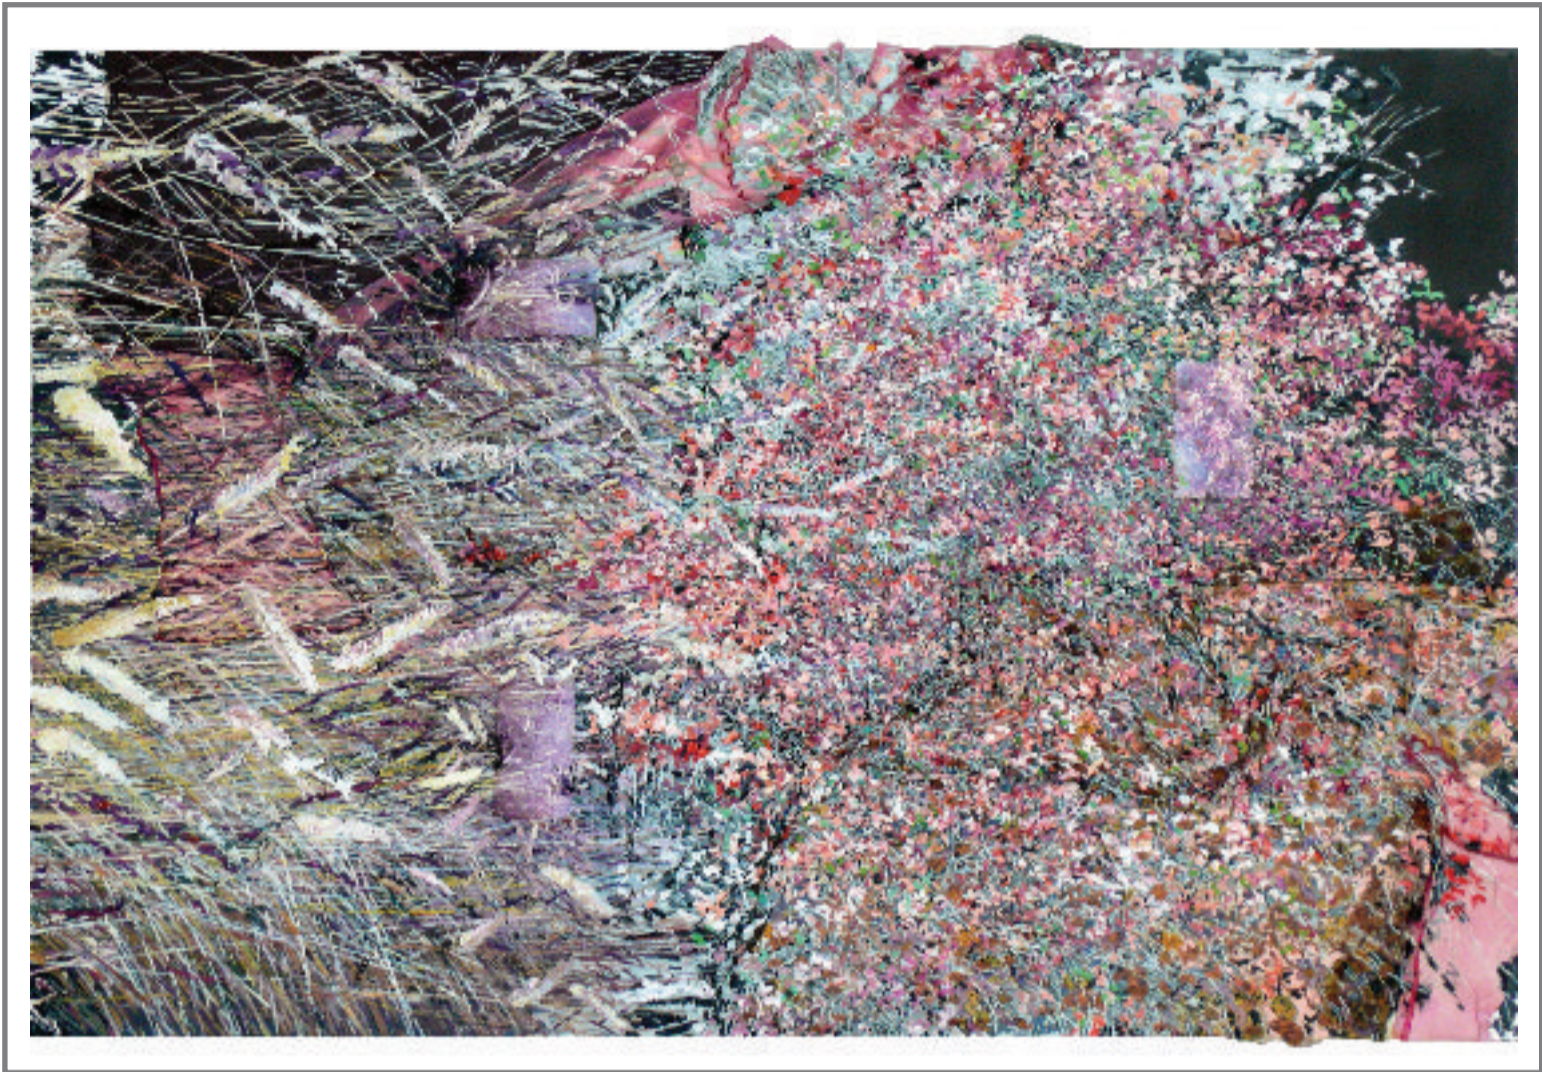

KARINE ROCHE

“HYPNOSE”
Oil Painting, Photography, Fabric Prints
100x150cm, 2010

© Karine Roche, Courtesy Art Sawa

PO Box 212592
Dubai, UAE
T +971 4 3408660
F +971 4 3408661
E info@artsawa.com
W www.artsawa.com

artsawa