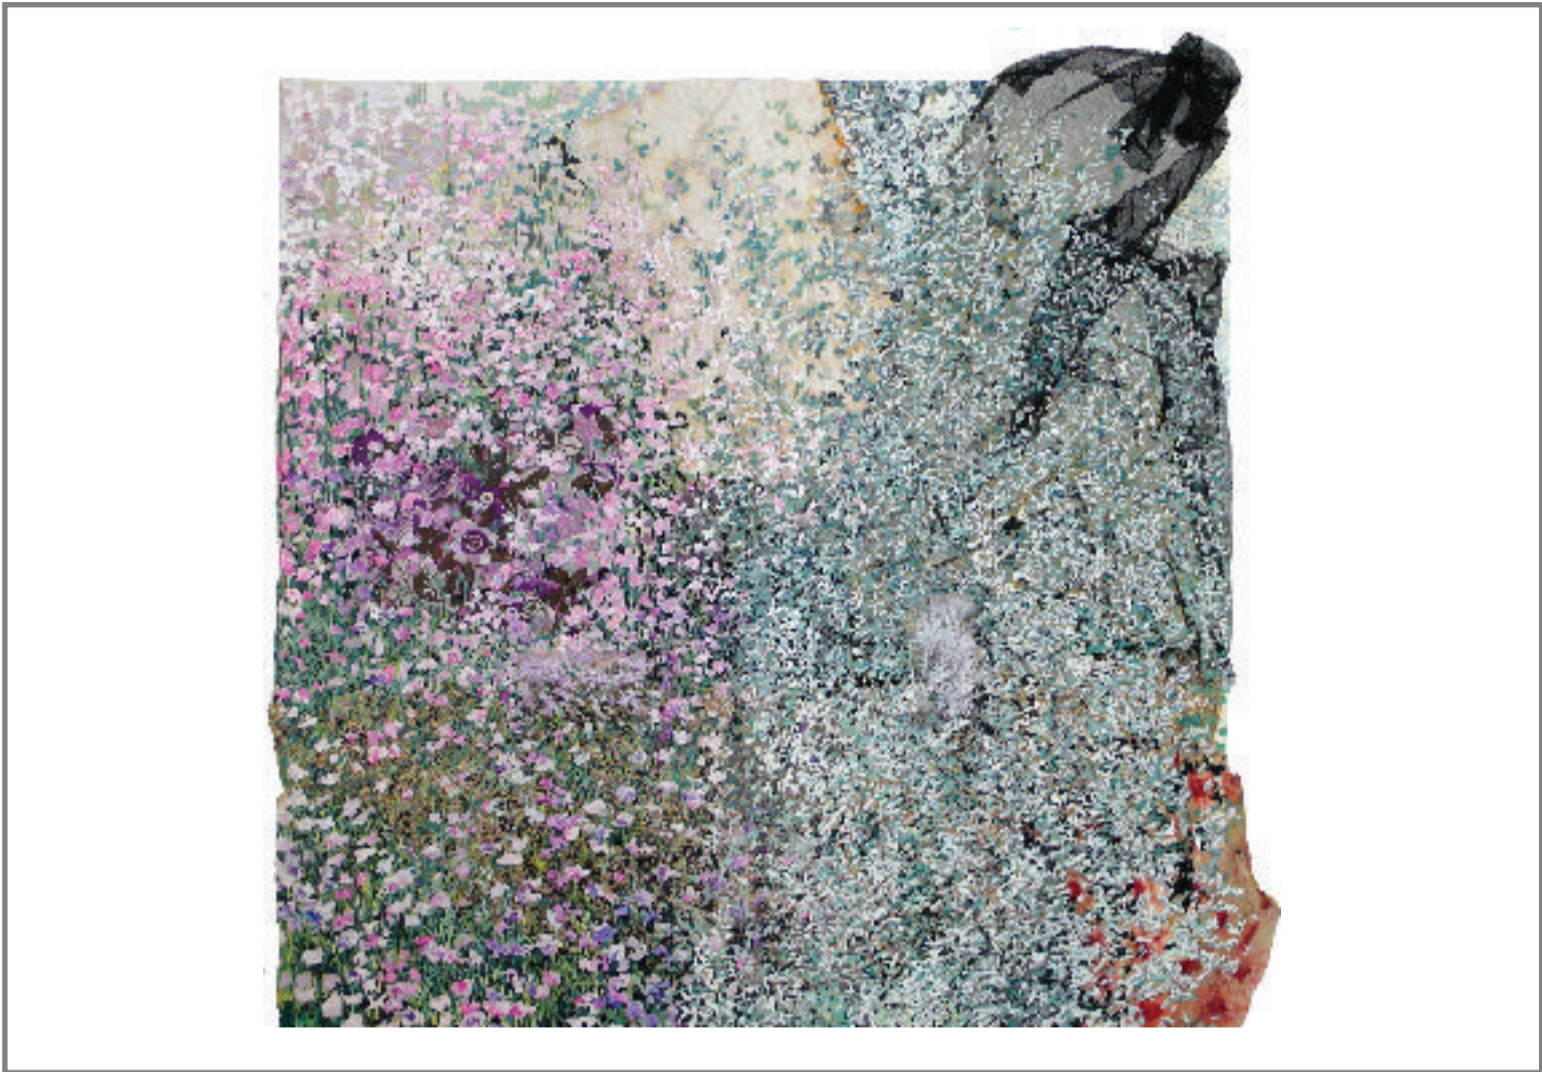

KARINE ROCHE

"FRONTIERE III"
Oil Painting, Photography, Fabric Prints, Lace
100x100cm, 2010

© Karine Roche, Courtesy Art Sawa

PO Box 212592
Dubai, UAE
T +971 4 3408660
F +971 4 3408661
E info@artsawa.com
W www.artsawa.com

artsawa