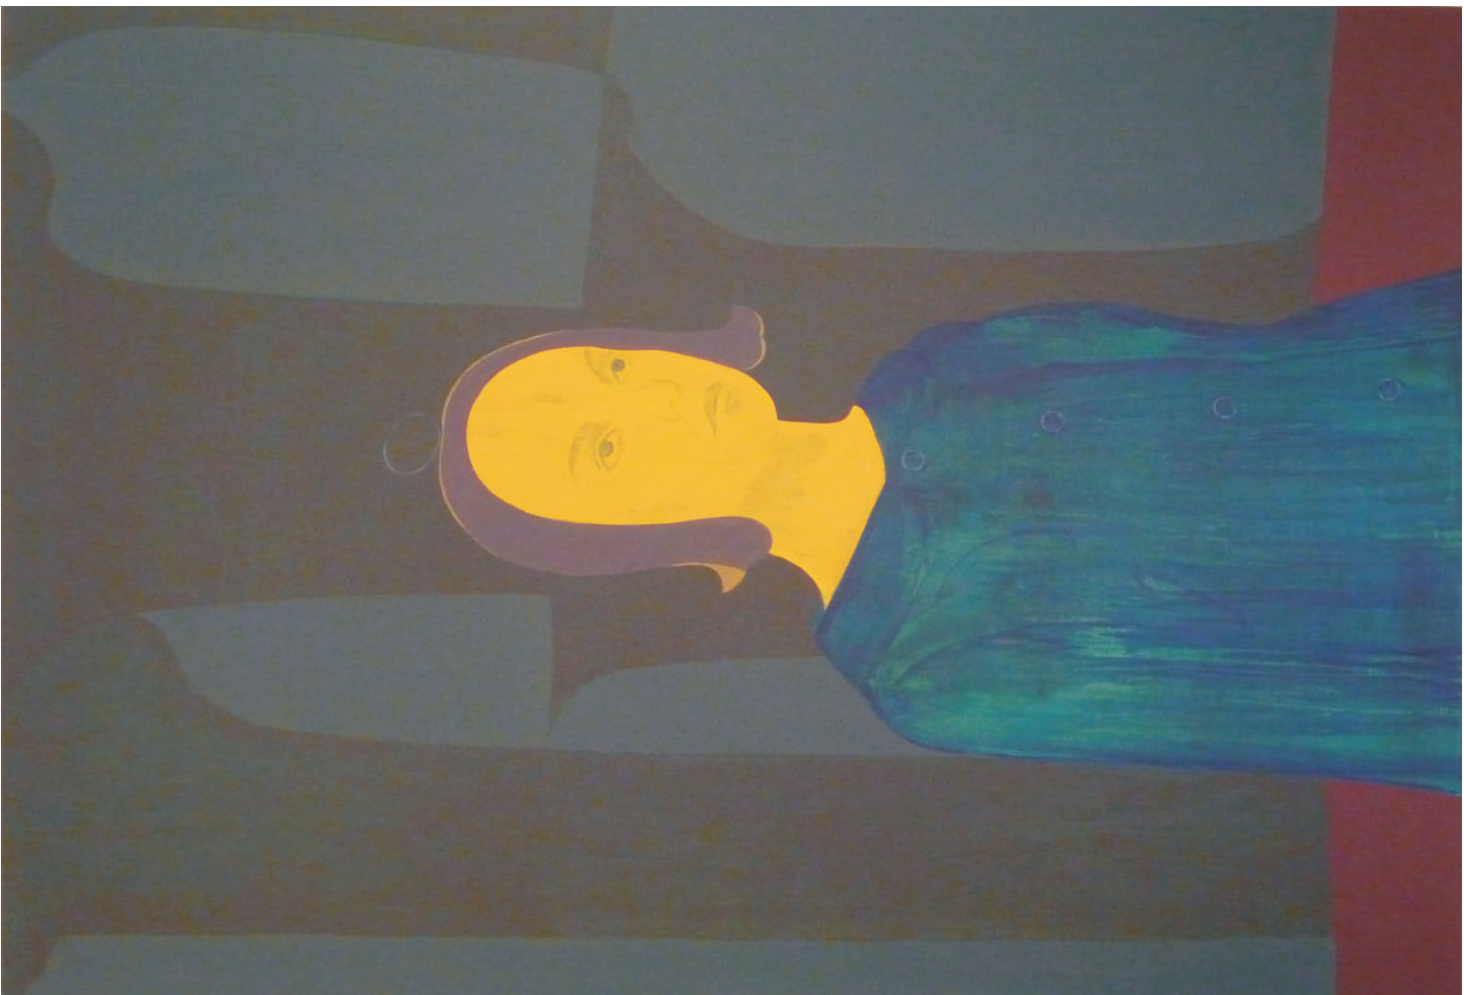

ESSAM MAROUF

0502

Acrylic on linen, 2008

195 x 140 cm

© Essam Marouf, Courtesy Art Sawa

PO Box 212592
Dubai, UAE

T +971 4 3408660

F +971 4 3408661